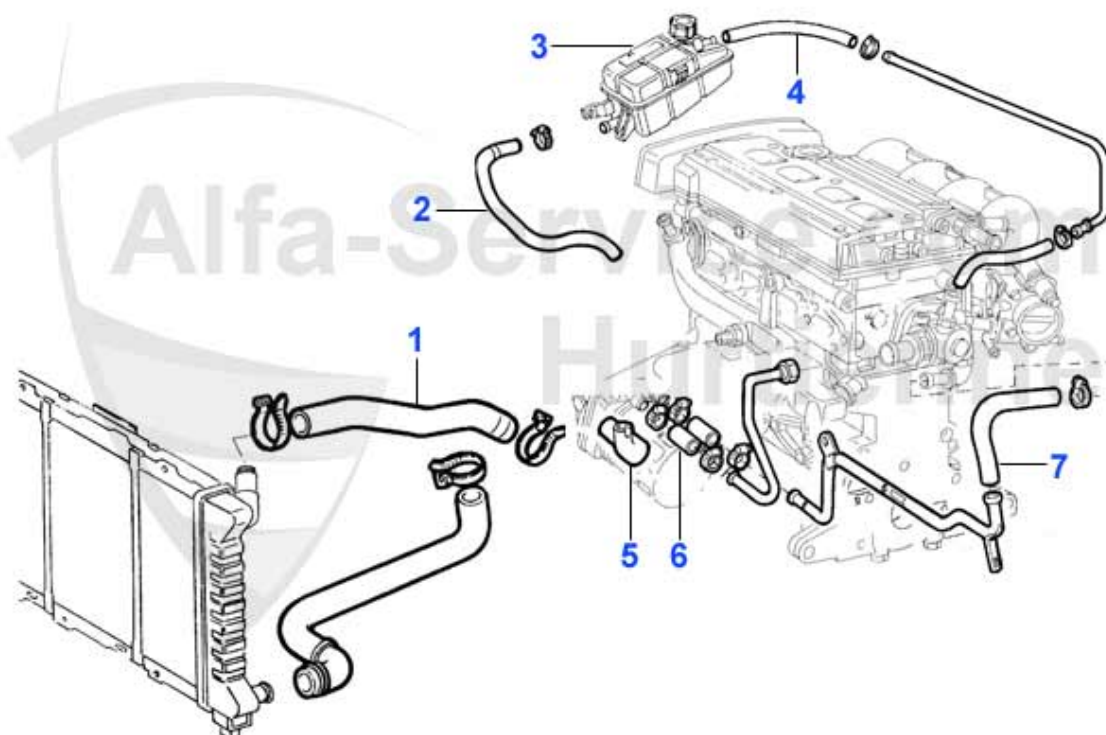

156 > ENGINE > COOLING SYSTEM > TS16V > TUBES

1	KWS24584	UPPER WATER HOSE AR 156 TS 1.6-1.8 WITH AC	***
1	KWS29271	UPPER WATER HOSE AR 156 TS 1.6-1.8 WITHOUT AC	***
2	KWS0080	Kühlwasserschlauch Wasser- brücke z.Ausgleichsbehälter 156 TS 1,6+1,8(CF2) 1,8 CF3	38.32 EUR
3	KWB93147	OVERFLOW CONTAINER 145,146 (97-00),156 (97-02),GT (03-10)	40.00 EUR
4	KWS0084	Schlauch Ausgleichsbehälter Verteilerrohr 1,8+2,0 TS (CF2) 145,147,155,156,166, GTV+Spider916	***
4	KWS0085	Schlauch Ausgleichsbehälter Verteilerrohr 1,8+2,0 TS (CF3) 156, GT, GTV+Spider 916,	***
5	KWS0086	Schlauch am Wärmetauscher 1,8+2,0TS (CF3) 97-02	34.00 EUR
6	KWS0083	Verbindungsstück Verteiler Rohr-Wärmetauscher 145,147, 155,156,166,GTV+Spider 916 alle TS Motoren (CF2+CF3)	***
7	KWS0081	Kühlwasserschl. Thermostat unten zum Verteilerrohr 156 1,6/1,8/2,0TS (CF2)	***