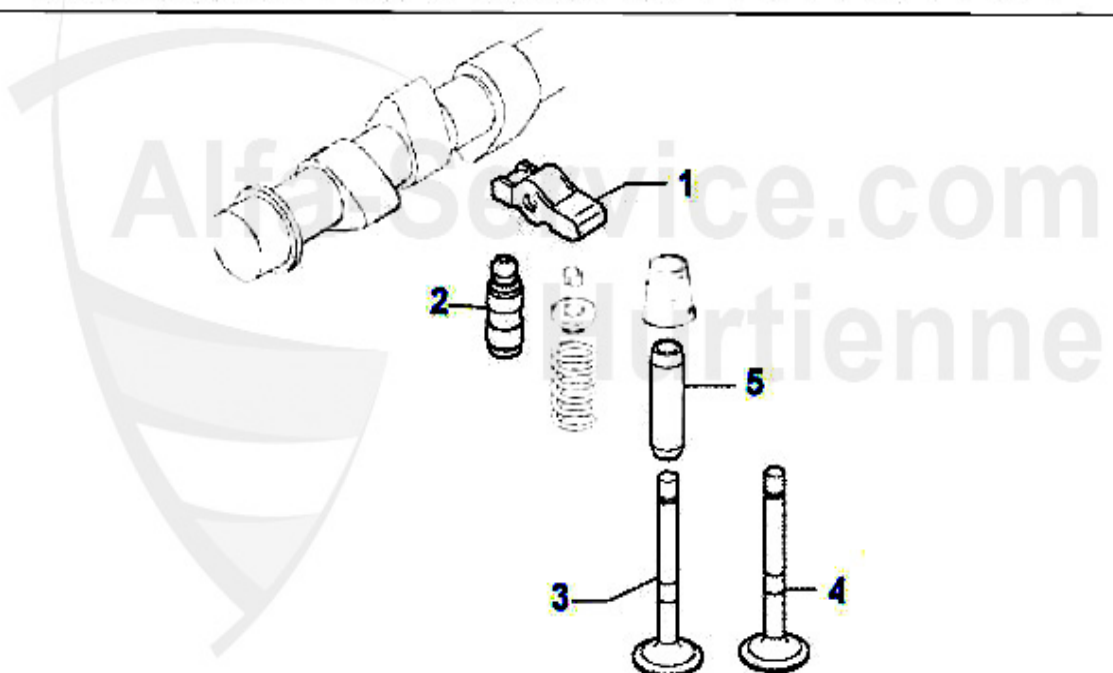

Ventiltrieb/Valve Train 156 2.4 JTD 20V

1	KH64765	Kipphebel 147,156,166,Nuovo GT JTD 16/20V	10.67 EUR
2	HST67972	Stößel 147,156,166,Nuovo GT JTD 16/20V	35.11 EUR
3	VE95535	OE. 55195535 Valve Intake JTD 16/20V	18.98 EUR
4	VA87902	OE. 46787902 Valve-Exhaust JTD 16/20V	20.00 EUR
5	VFEA86786	OE. 55186786 Valve Guide Intake/Exhaust JTD 16/20V	13.34 EUR