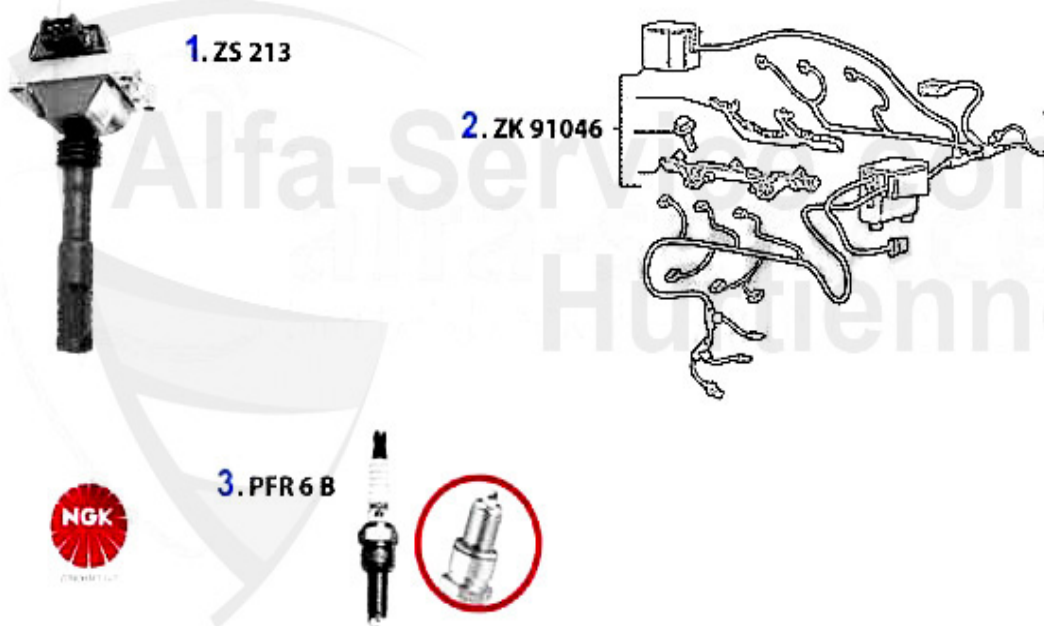

Zündanlage/Ignitionsystem 156 V6

1	ZS213	OE. 60562701 IGNITION COIL 156,164, 166.spider/gtv(916) 2.5/3.0 V6 24V 94-00	102.90 EUR
3	PFR 6 B	Zündkerze NGK 33 1.7 ie 16V,145/6 1 .7 ie 16V,147 3.2 GTA,156 2.5 V6 24 V/3.2 GTA,164 Super 3.0 V6 24V,166 2.5/3.0 V6 24V,gtv/spider (916) 3.0 V6 24V/3.2 V6	15.51 EUR