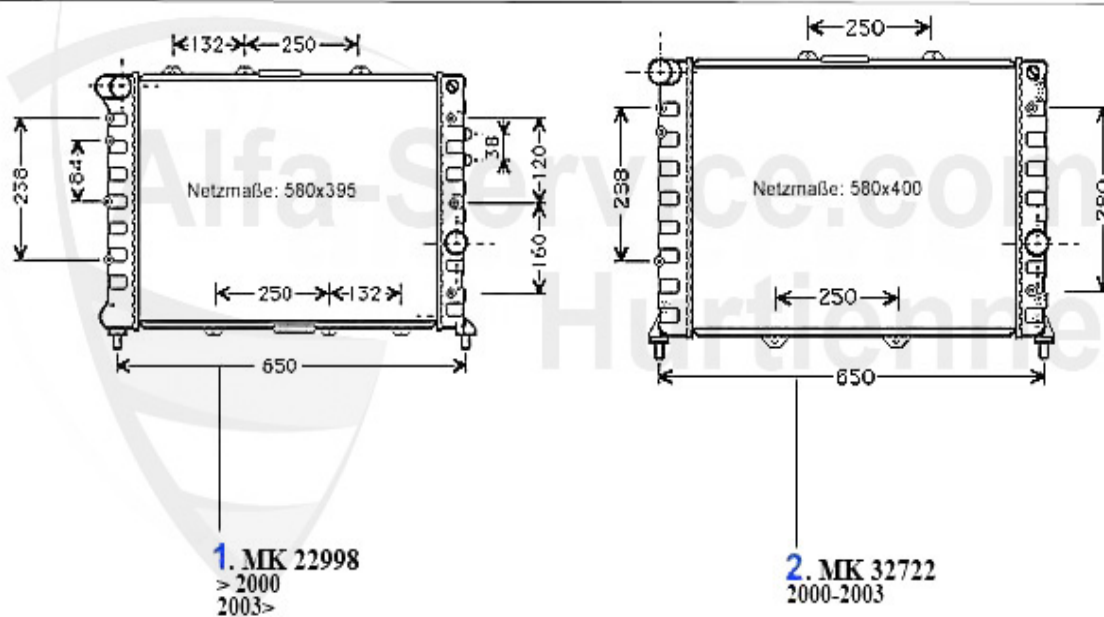

Kühler/Radiator 156 2.4 JTD 10V

1	MK22998	RADIATOR 156 1.9/2.4 JTD	265.70 EUR
2	MK32722	RADIATOR 156 1.9 16V/2.4 10/20V JTD 01> STARTING FROM # 281384	366.23 EUR