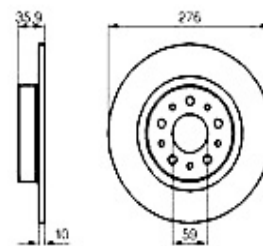

1	BS101311	FRONT BRAKE DISK 147 1.6 16V TS, 156 1.6/ 1.8/16V TS/1.9 JTD	76.95 EUR
2	BS518751	OE. 71739568 FRONT BRAKE DISK 147, 156, 164, gtv/spider (916)	70.78 EUR
3	BS518815	OE. 71738911 REAR BRAKE DISK 147, 156, 164	70.78 EUR
4	BS469908	OE. 46469908 REAR BRAKE DISC	78.99 EUR