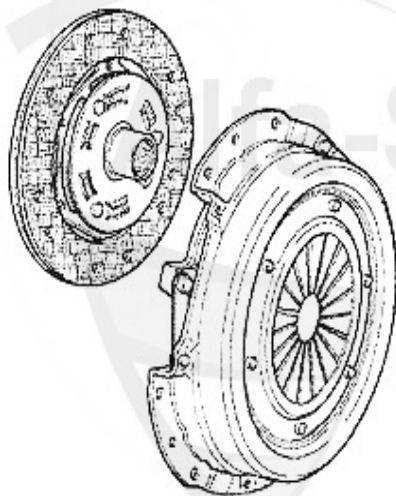

Kupplungs-Kit/Clutch Set 156 2.0 TS

---

1. KK 951301

Ø 230 mm

---

1 KK951301 OE. 55190114 CLUTCH KIT 147,156/SW 2.0 TS, WITHOUT RELEASE B.

322.56 EUR