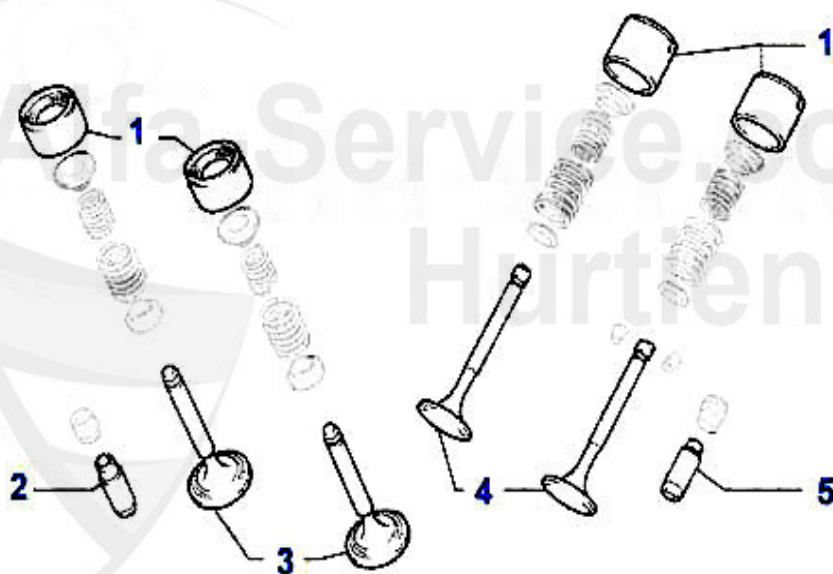

Ventiltrieb/Valve Train 156 TS 16V

1	HST12769	HYDRAULIC VALVE LIFTER 145/6,147,155 156,166,GTV/SPIDER(916)16V TS ALL!	15.35 EUR
2	VFA11582	Ventilführung Auslaß + 0.05 TS 16V	21.03 EUR
3	VA91934	EXHAUST VALVE 145/6,155,156,SPIDER/GTV (916) 1.6/1.8/2.0 TS 16V	18.05 EUR
4	VE91933	INLET VALVE 145/6,155,156,SPIDER/GTV (916) 1.6/1.8/2.0 TS 16V	15.28 EUR
5	VFE11575	Ventilführung Einlaß +0.05 TS 16V	21.03 EUR