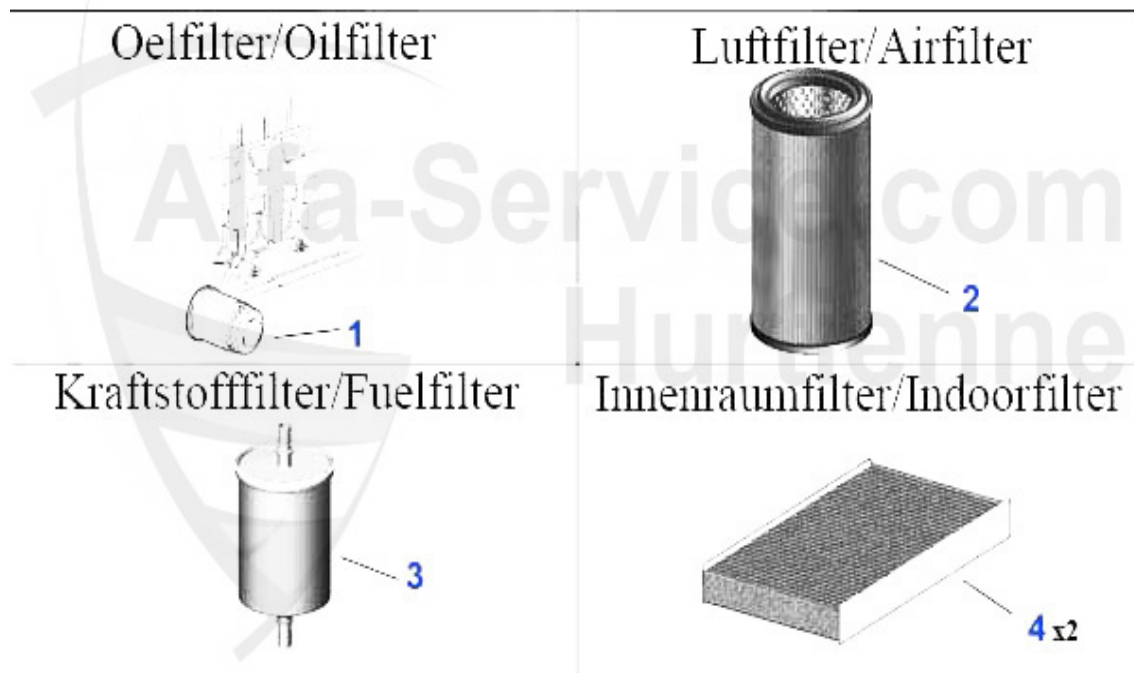

Filter 156 JTS

1	OF272	OILFILTER 156/NUOVO,GTV/SPIDER(916) 2.0 JTS	14.43 EUR
2	LF149	AIR FILTER 147 GTA,156 2.0 TS/JTS/V6 24V/JTD,NUOVO GT V6 24V, ROUND	14.77 EUR
3	KF75978	Kraftstofffilter 156 JTS	19.39 EUR
4	IF380	OE.46799653 pollen filter 147,156 2001>,Nuovo GT, square carbon filter	17.23 EUR