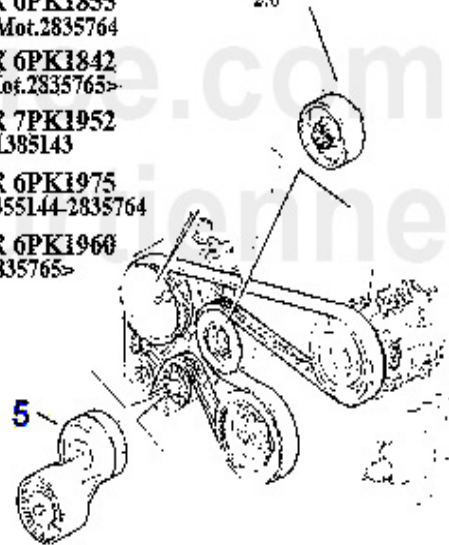

10. KRR 7PK1952
2.0 >Mot.1385143

11. KRR 6PK1975
2.0 Mot.1355144-2835764

12. KRR 6PK1960
2.0 Mot.2835765>

6. UR 55849

1.6/1.8

7. UR 55848

2.0

1	KRR6PK104 5	Keilrippenriemen 6PK1045 145/6 Bj. 97>,155,156,gtv&spider(916) 1.4/1.6 /1.8 TS 16V ohne Klima Generator/S ervopumpe	20.00 EUR
2	KRR7PK108 3	Keilrippenriemen 7PK1083 145/6,155 156,166,gtv/spider (916) bis Motor # 1385143, Servopumpe	28.00 EUR
3	KRR6PK108 2	Keilrippemriemen 6PK1082 145/6 2.0 TS 16V,147 2.0 TS/JTS,156/166 2.0 T S,gtv/spider (916) Bj. 98> 2.0 TS o hne Klima, Generator/Servopumpe	25.13 EUR
4	KRR6PK106 2	Keilrippenriemen 6PK1062 147,156 2. 0 16V TS CF 3 ohne Klima Generator/ Servopumpe	22.47 EUR
5	SPA55863	DRIVE BELT TENSIONER 145/6/7,155/6,166,916 2.0	43.99 EUR
6	UR55849	OE.60812515,REVERSE ROLLER FOR RIPPED V-BELT 145/6/7,155/6,GTV/SPIDER(916) 1.4/1.6/1.8 TS (WITH AIR CON)	34.37 EUR
7	UR55848	DRIVE BELT BEARING 156 2.0,145,166,916	69.00 EUR
8	KRR6PK185 5	V-RIBBED BELT 6PK1855,OE.60814395,145/6 1.4/1.8 TS 16V YEAR 97>,1.6 TS,1.6/1.8 16V,GTV/SPIDER 1.8 16V TS YEAR 98> GENERATOR,SERVOPUMP,AIR-CON-COMPRESSOR	28.73 EUR
9	KRR6PK184 2	V-RIBBED BELT 6PK 1842 145/6 1,8 TS WITH A/C , 155 1,6/1,8 TS , NUOVO GT	30.73 EUR
10	KRR7PK195 2	Keilrippenriemen 7PK1952 145/6,155, gtv/spider (916) 2.0 TS 16V ab Moto r # 343116, Generator/Servopumpe/KI imakompressor	48.73 EUR
11	KRR6PK197 5	OE.60815414/60630741 RIBBED V- BELT,156/166/GTV/SPIDER(916)CF3 2.0L TS 16V UNTIL ENGINE #1385143 GENERATOR/SERVOPUMP/AIRCON COMPRESSOR 6PK1975 145/6/147	35.81 EUR
12	KRR6PK196 0	RIBBED BELT 6PK1960	38.20 EUR

Keilrippenriemen 156 JTS

1	KRR6PK196	38.20 EUR
0	RIBBED BELT 6PK1960	
2	SPA55863 DRIVE BELT TENSIONER 145/6/7,155/6,166,916 2.0	43.99 EUR
3	UR55848 DRIVE BELT BEARING 156 2.0,145,166,916	69.00 EUR

Keilrippenriemen 156 V6 24V/GTA