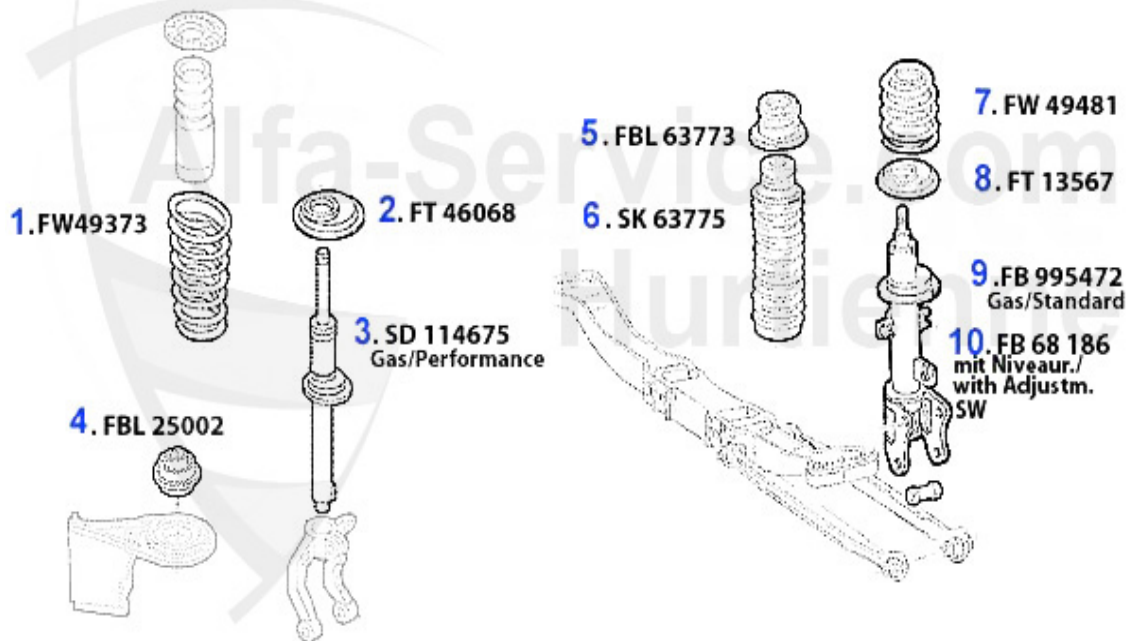

Federbeine/Struts 2.0 JTS

1	FW49373	Fahrwerksfeder vorne 156 2.0 16V TS (mit klima), 1.9 JTD (ohne klima)	55.91 EUR
2	FT46068	OE.46746068 RING f. STRUT 147 FA (RUBBER)	4.51 EUR
3	SD114675	SHOCK ABSORBER FRONT 147,156, 1-PIPE GAS PERFORMANCE, OE.60671076	119.00 EUR
4	FBL25002	OE.60625002,STRUT BEARING FRONT 147, 156,166, NOUVO GT	24.99 EUR
5	FBL63773	OE. 60663773 ELASTIC PAD f. REAR STRUT 156 # 0116246>	72.47 EUR
6	SK63775	OE. 60663775 SHIELD f. STRUT RA 147	10.95 EUR
7	FW49481	Fahrwerksfeder hinten 147,156,Nuovo GT	69.00 EUR
8	FT13567	OE. 60613567 RING f. STRAUT 147 RA	14.90 EUR
9	FB995472	Federbein hinten 156,1-Rohr Gas Sp ortdämpfer zur Nachrüstung	179.52 EUR
10	FB68186	OE. 60668186 RAER SHOCK ABSORBER 156 SW with ADJUSTMENT	***