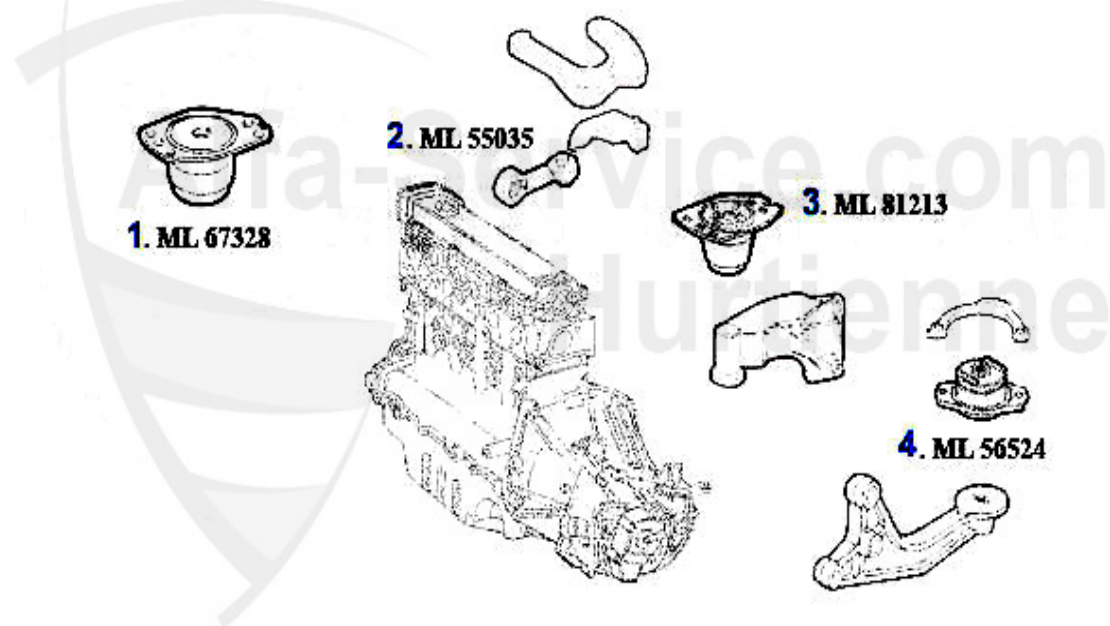

Motorlager/Enginemount 156 2.4 JTD 10V

1	ML67328	OE. 46467328 ENGINE MOUNT FL 145/6,147, 156,Nuovo GT JTD	61.62 EUR
2	ML55035	OE. 60655035 ENGINE ROD 156 2.4 JTD 10/20V	60.65 EUR
3	ML81213	OE. 46781213 ENGINE MOUNT RL 145/6, 147 1,9 JTD +74KW, 156, Nuovo GT JTD	70.00 EUR
4	ML56524	OE. 60656524 ENGINEMOUNT 145/6 1999>, 147,156,Nuovo GT 1.9 JTD 8/16V	40.01 EUR