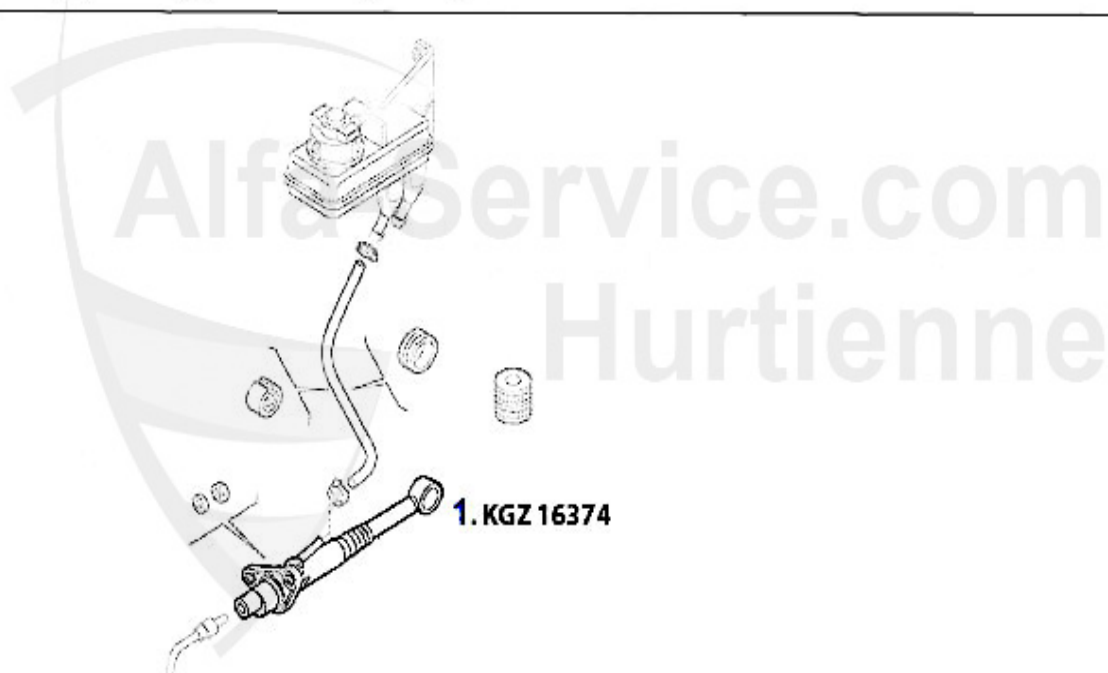

Kupplungsbetätigung/Clutch Actuation 156 2.0 JTS

---

1 KGZ16374 OE. 46516374 CLUTCH PUMP 156 TS/JTS/JTD 20V

91.30 EUR