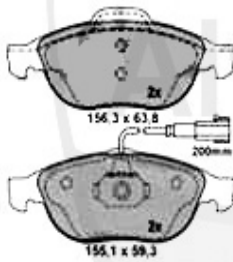

Brembeläge/Brakepads 156 > 2002

1. 23140
vorne/front
1.6/1.8 TS/1.9 JTD > 2000