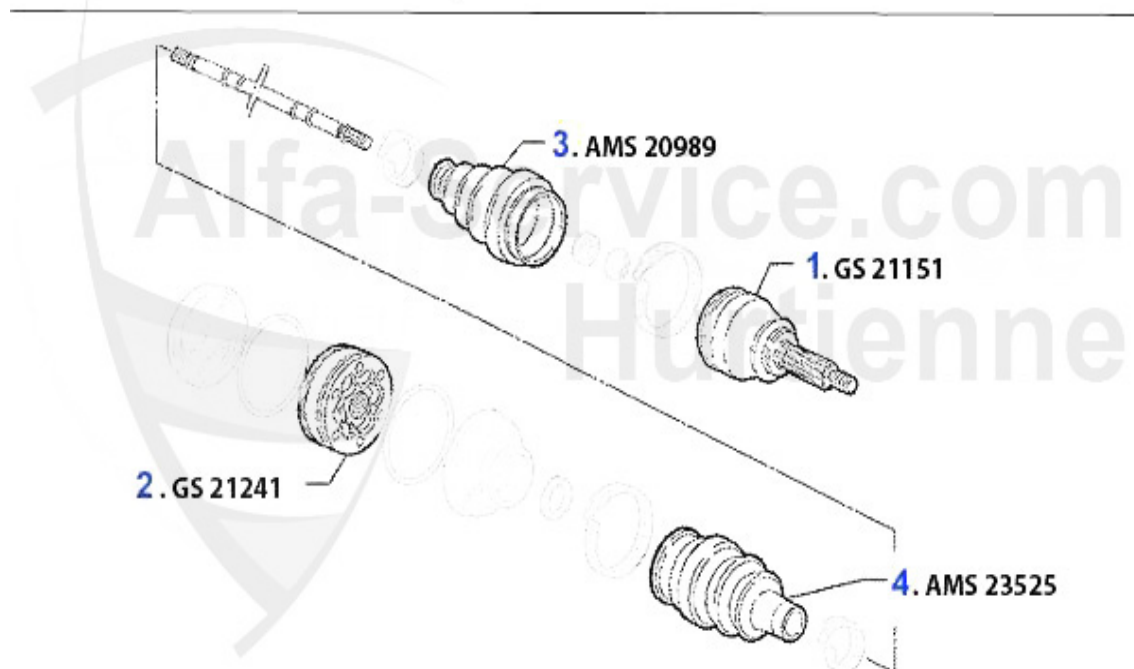

Antriebswelle/Driveshaft 156 2.0 TS

1	GS21151	Gelenksatz außen 156 1.8/1.8/2.0 16V TS,gtv (916) 1.8/2.0 TS/JTS Bj. 98>,Nuovo GT	119.00 EUR
2	GS21241	Inner drive shaft joint gtv/spider (916),155,145/6 TS 16V,156 TS 16V 166 2.0 TS,147 1.6/2.0 TS	111.72 EUR
3	AMS20989	OE.46429633, outer joint gaiter 145/6 147, 156, 166	17.90 EUR
4	AMS23525	Achsmanschettensatz innen 155 1,7/ 1.8/2.0/TS 16V,2.5 V6,1.9TD 164/Super 2.0 TS,145/6 TS 16V	25.55 EUR