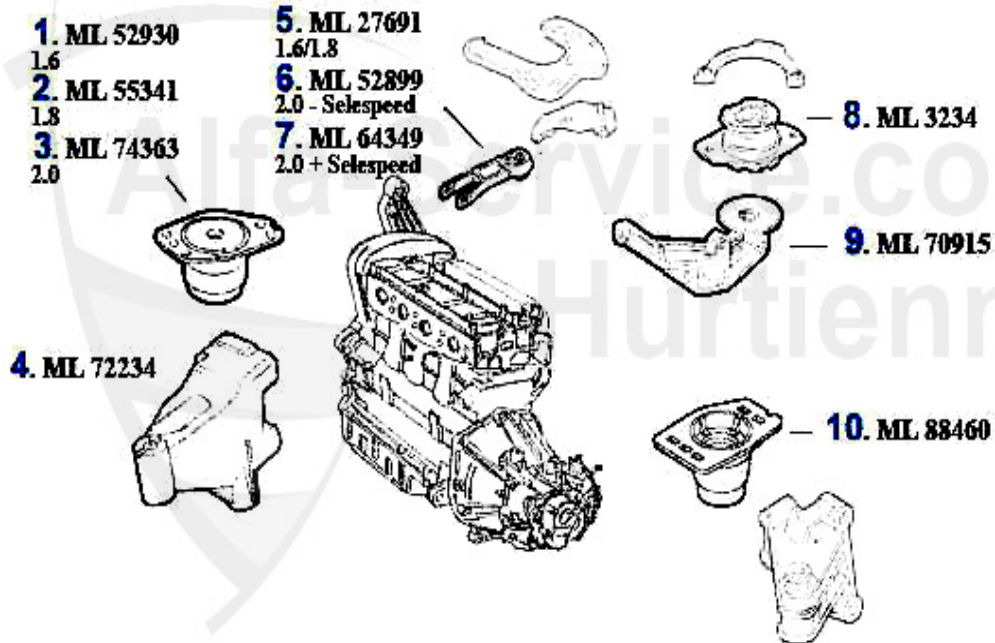

1 WP04051 OE. 46804051 WATERPUMP 1.9/2.4 16/20 V

72.33 EUR

1 KWB4720 OVERFLOW CONTAINER 145/146/156 1.8-2.0 TS/1.9-2.4JTD (97-02)

39.00 EUR

Motorlager/Enginemount 156 TS 16V

1	ML52930	OE. 46452930 ENGINE MOUNT FL 145/6 1999> 2.0 TS 16V,155 1.6/1.8 TS 16V,156 1.6 TS 16V	149.00 EUR
2	ML55341	OE. 60655341 ENGINE MOUNT FL 156, gtv/spider (916) 1.8 TS 16V	194.99 EUR
3	ML74363	OE. 60674363 ENGINE MOUNT FL 147,156/SW, Nuovo GT 2.0 TS/JTS	83.62 EUR
4	ML72234	OE. 60672234 ENGINEMOUNT FR. 156 2002>, gtv/spider (916) 1998>, Nuovo GT TS 16V	92.50 EUR
5	ML27691	OE. 60627691 ENGINEMOUNT RR 145/6,155, 156,gtv/spider (916),Nuovo GT TS 16V	35.81 EUR
6	ML52899	OE. 60652899 ENGINE MOUNT 145/6 2.0 TS, 147 all,156,gtv/spider (916) 1998>, Nuovo GT TS/JTS (without Selespeed)	33.00 EUR
7	ML64349	OE. 60664349 ENGINE ROD 147,156/SW,Nuovo GT 2.0 TS/JTS Selespeed	80.48 EUR
8	ML3234	OE. 7652240/60808861 ENGINE MOUNT	52.00 EUR
9	ML70915	OE. 7770915 SUPPORT	196.59 EUR
10	ML88460	ENGINE MOUNT 145/6,147 (74KW),155,156, GTV/SPIDER (916)	109.27 EUR