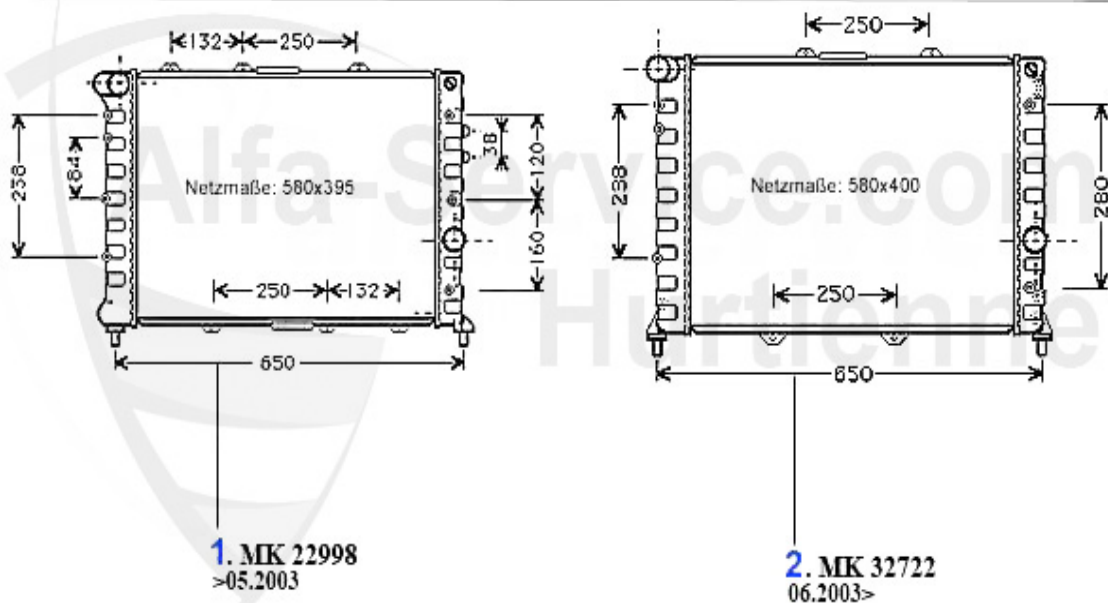

Kühler/Radiator 156 1.9 JTD 16V

1	MK22998	RADIATOR 156 1.9/2.4 JTD	265.70 EUR
2	MK32722	RADIATOR 156 1.9 16V/2.4 10/20V JTD 01> STARTING FROM # 281384	366.23 EUR