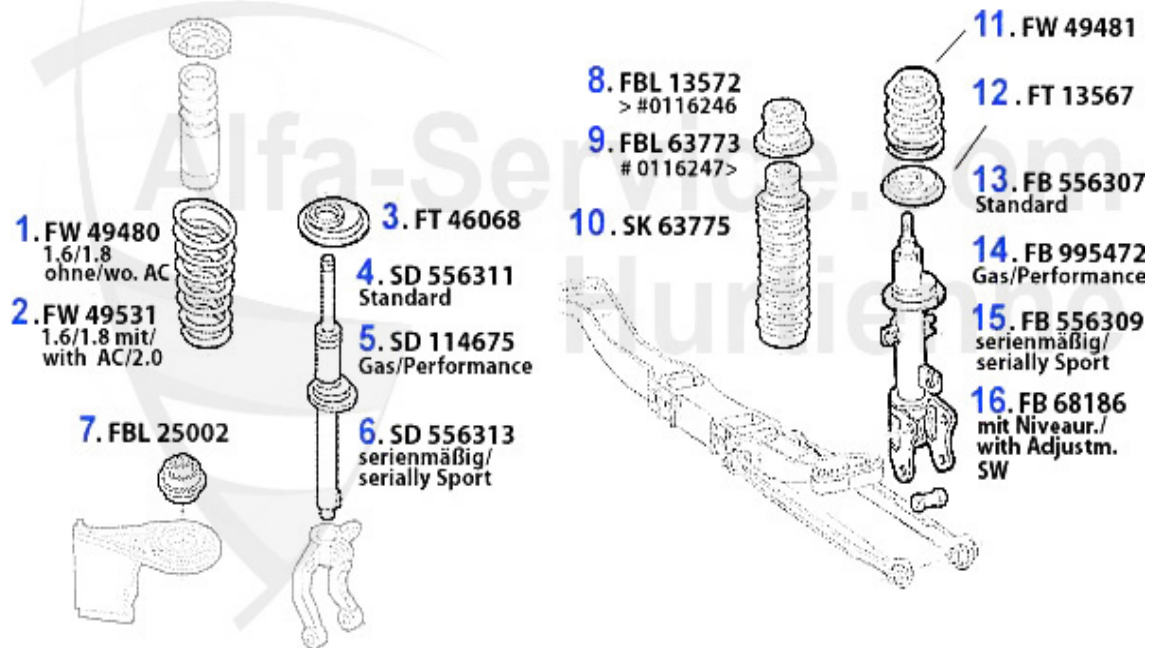

Federbeine/Struts 156 TS 16V

1	FW49480	Fahrwerksfeder vorne 156 1.6/1.8 16 V TS (ohne klima)	56.83 EUR
2	FW49531	Fahrwerksfeder vorne 156 4-zylinder 1.6/1.8 16V TS (mit klima) 2.0 16 V TS (ohne klima)	80.99 EUR
3	FT46068	OE.46746068 RING f. STRUT 147 FA (RUBBER)	4.51 EUR
4	SD556311	Stossdämpfer vorne 156 oben Stift/unten Schelle,1-Rohr Gas für Standardfahrwerk,Nuovo GT 4-Zyl. > #040893	107.72 EUR
5	SD114675	SHOCK ABSORBER FRONT 147,156, 1-PIPE GAS PERFORMANCE, OE.60671076	119.00 EUR
6	SD556313	Stossdämpfer vorne 156 oben Stift/unten Schelle ,1-Rohr Gas für Serien sportfahrwerk	114.89 EUR
7	FBL25002	OE.60625002,STRUT BEARING FRONT 147, 156,166, NOUVO GT	24.99 EUR
8	FBL13572	OE. 60613572 ELASTIC PAD f. REAR STRUT 156 > #0116246	***
9	FBL63773	OE. 60663773 ELASTIC PAD f. REAR STRUT 156 # 0116246>	72.47 EUR
10	SK63775	OE. 60663775 SHIELD f. STRUT RA 147	10.95 EUR
11	FW49481	Fahrwerksfeder hinten 147,156,Nuovo GT	69.00 EUR
12	FT13567	OE. 60613567 RING f. STRAUT 147 RA	14.90 EUR
13	FB556307	Federbein hinten 156,2-Rohr Gas	132.34 EUR
14	FB995472	Federbein hinten 156,1-Rohr Gas Sp ortdämpfer zur Nachrüstung	179.52 EUR
15	FB556309	Federbein hinten 156,2-Rohr Gas,für Seriensportfahrwerk	142.60 EUR
16	FB68186	OE. 60668186 REAR SHOCK ABSORBER 156 SW with ADJUSTMENT	***