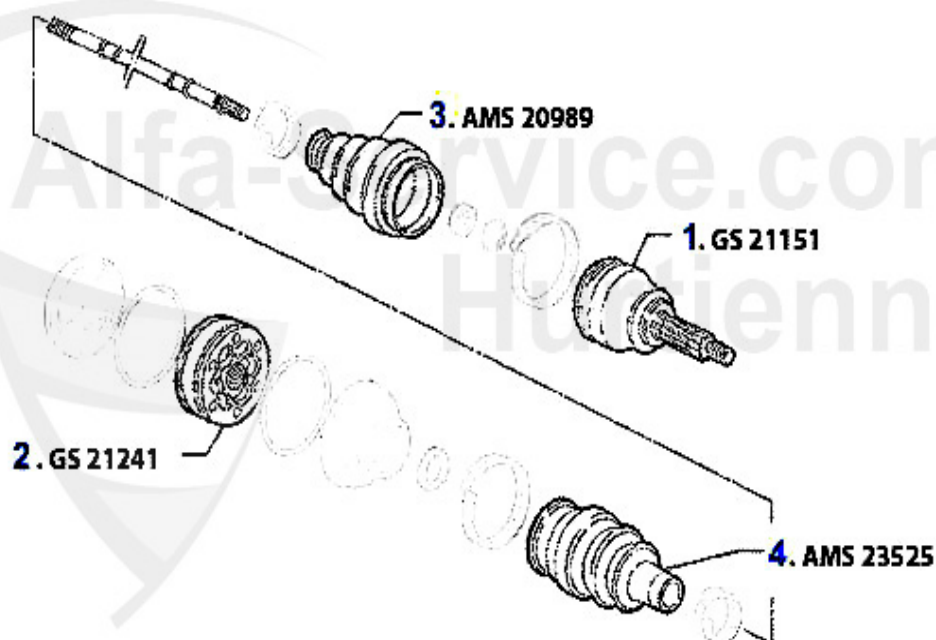

1 KS76438 PRESSURE SWITCH AIRCONDITIONING SYSTEM

45.99 EUR

Antriebswelle/Driveshaft 156 1.6/1.8 TS

1	GS21151	Gelenksatz außen 156 1.8/1.8/2.0 16V TS,gtv (916) 1.8/2.0 TS/JTS Bj. 98>,Nuovo GT	119.00 EUR
2	GS21241	Inner drive shaft joint gtv/spider (916),155,145/6 TS 16V,156 TS 16V 166 2.0 TS,147 1.6/2.0 TS	111.72 EUR
3	AMS20989	OE.46429633, outer joint gaiter 145/6 147, 156, 166	17.90 EUR
4	AMS23525	Achsmanschettensatz innen 155 1,7/ 1.8/2.0/TS 16V,2.5 V6,1.9TD 164/Super 2.0 TS,145/6 TS 16V	25.55 EUR