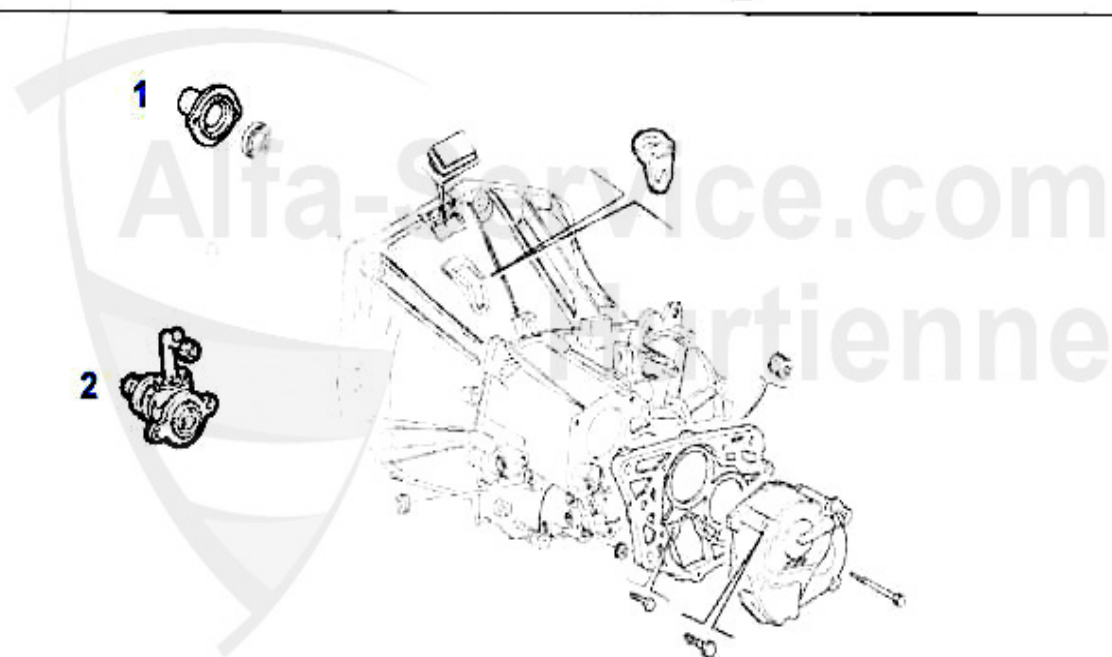

Ausrücker/Sleeve Bearing 156 2.0 JTS

2	ZA186498	OE. 55186498	SLEEVE T/O BEARING 147,Nuovo GT 12.2003>
2	ZA46516373	OE. 55184041	SLEEVE BEARING

84.99 EUR
89.68 EUR