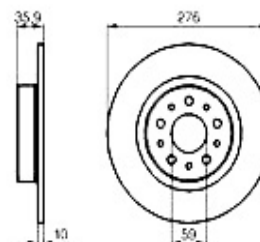

1	BS518751	OE. 71739568 FRONT BRAKE DISK 147, 156, 164, gtv/spider (916)	70.78 EUR
2	BS101651	FRONT BRAKE DISK 147/156 GTA GTV/SPIDER (916) 3.0/3.2 V6 24V	87.20 EUR
3	BS733051	OE.51733051 FRONT BRAKE DISC GTA 147 2003>,156 2002>	97.46 EUR
4	BS469908	OE. 46469908 REAR BRAKE DISC	78.99 EUR