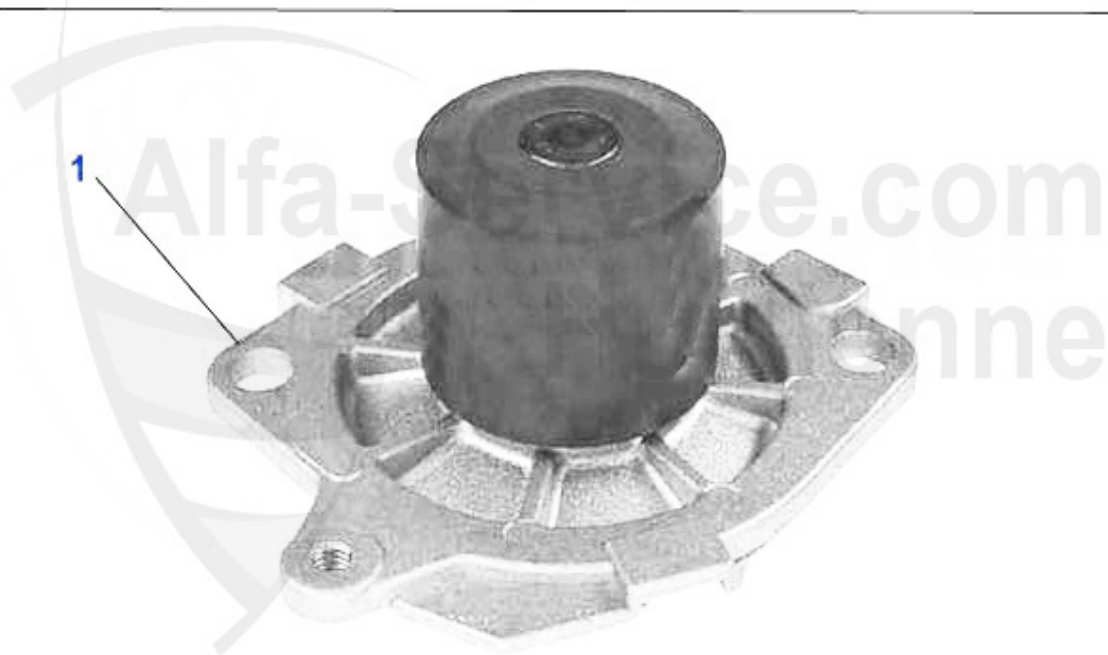

Wasserpumpe/Waterpump 156 2.4 JTD 10V

---

1 WP15970 OE. 46515970 WATER PUMP 1.9/2.4 8/10 V

60.52 EUR