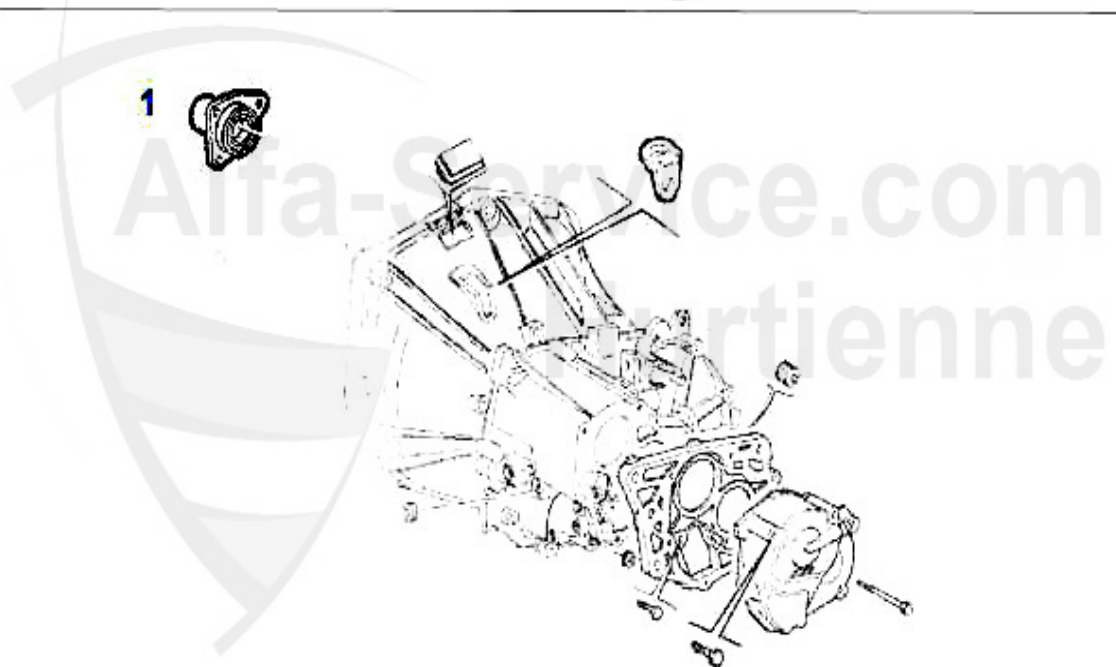

84.99 EUR
89.68 EUR

Kupplungs-Kit/Clutch Set 156 2.5 V6 24V

1. KK 739492

Ø 235 mm

1 KK739492 OE. 71739492 CLUTCH SET WITHOUT RELEASE B.

306.73 EUR

Ausrücker/Sleeve Bearing 156 2.5 V6 24V

1 FH11951 OE. 46411951 Cover