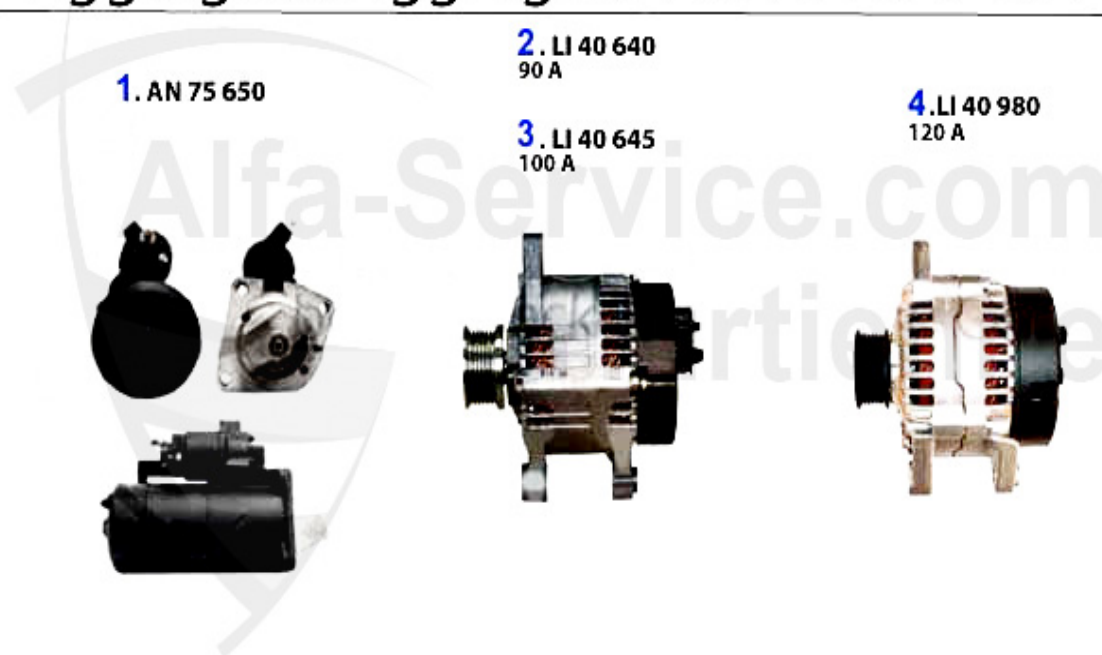

1	AN75650	STARTER 156,166 2.4 JTD	251.34 EUR
2	LI40640	ALTERNATOR 145/6 1.4-2.0 ie 16V 96-01, 155 1.6 16V,156 1.8 16V/2.4 JTD 10V	216.46 EUR
3	LI40645	ALTERNATOR 145/6 (WITH AC),155/6 1.6/ 1.8 16V TS (WITH AC)	287.24 EUR
4	LI40980	ALTERNATOR 156 2.4 JTD (WITH AC)	378.54 EUR