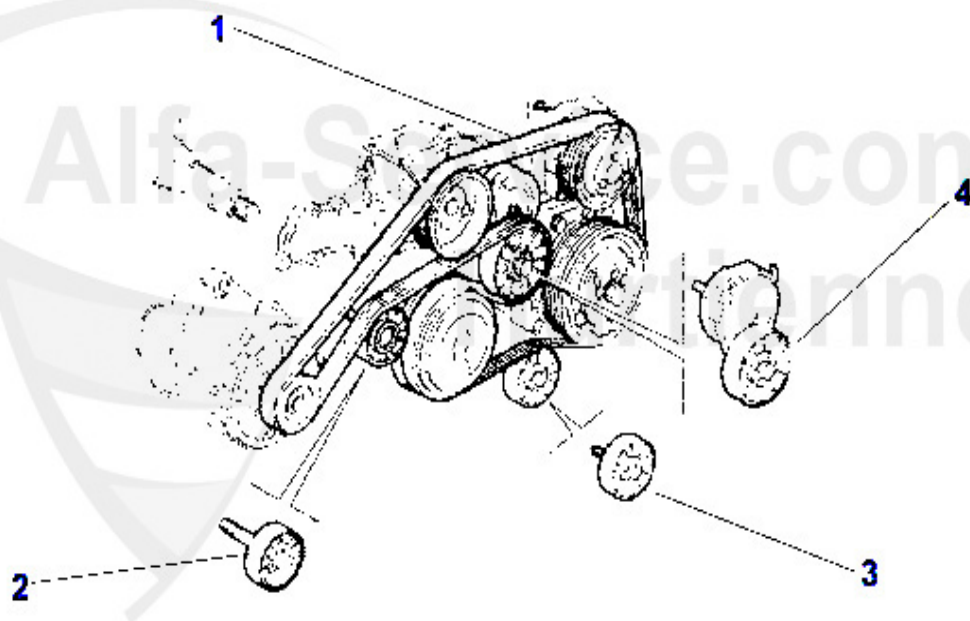

Keilrippenriemen 156 JTS

1	KRR6PK196	38.20 EUR
0	RIBBED BELT 6PK1960	
2	SPA55863 DRIVE BELT TENSIONER 145/6/7,155/6,166,916 2.0	43.99 EUR
3	UR55848 DRIVE BELT BEARING 156 2.0,145,166,916	69.00 EUR

Keilrippenriemen 156 V6 24V/GTA