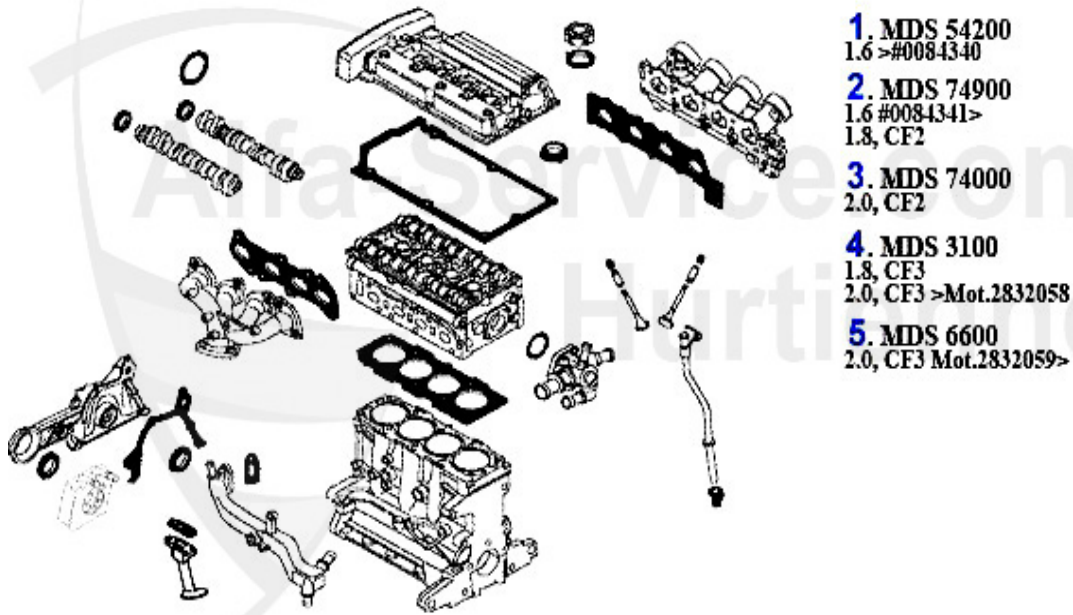

Motordichtsatz/Full Set 156 TS 16V

- **1.** MDS 54200
  1.6 > #0084340
- **2.** MDS 74900
  1.6 #0084341 >
  1.8, CF2
- **3.** MDS 74000
  2.0, CF2
- **4.** MDS 3100
  1.8, CF3
  2.0, CF3 > Mot.2832058
- **5.** MDS 6600
  2.0, CF3 Mot.2832059 >

1	MDS54200 Motordichtsatz 145/6,155,156,166 1.6 - 2.0 TS 16V Bj. >98 Alu-Ventildeckel	127.21 EUR
2	MDS74900 Motordichtsatz 145/6,156,gtv/spider (916) 1.6 - 1.8 16V TS Bj. 97> Kunststoff-Ventildeckel	152.86 EUR
3	MDS74000 ENGINE GASKET SET 145/6,156,GTV/SPIDER (916) 2.0 16V TS,	152.86 EUR
4	MDS3100 ENGINE GASKET SET 166 2.0 TS CF3 110 KW > #2557364	163.11 EUR
5	MDS6600 ENGINE GASKET SET 166 2.0 TS CF3 110 KW #2557365 >	163.11 EUR