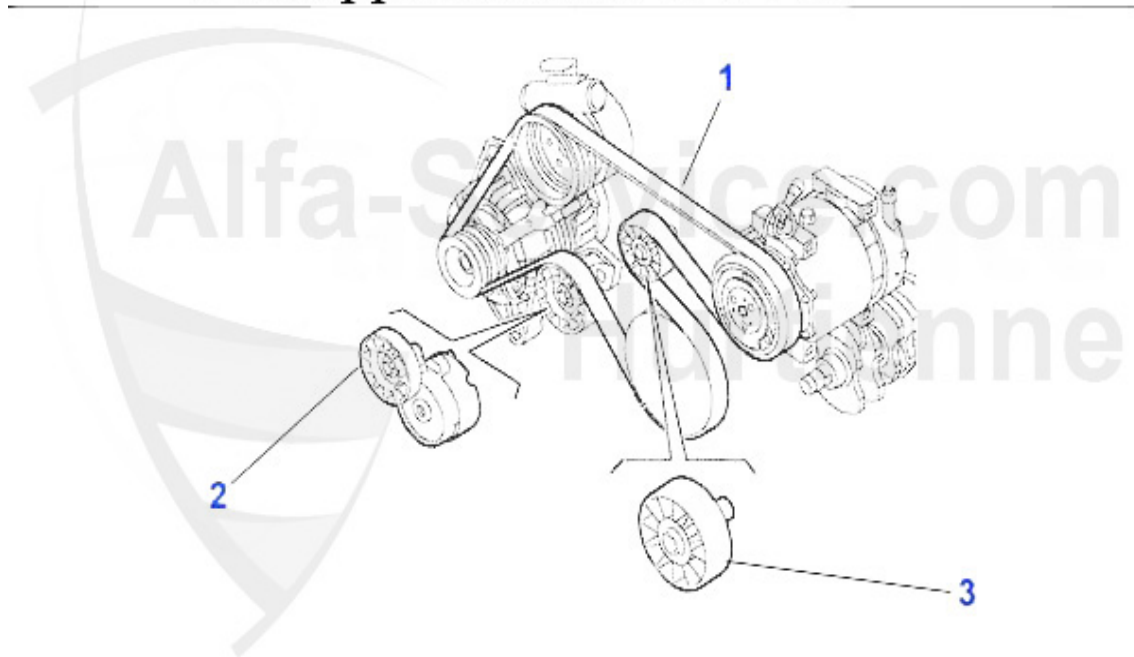

Keilrippenriemen 156 JTS

1	KRR6PK196	38.20 EUR
0	RIBBED BELT 6PK1960	
2	SPA55863 DRIVE BELT TENSIONER 145/6/7,155/6,166,916 2.0	43.99 EUR
3	UR55848 DRIVE BELT BEARING 156 2.0,145,166,916	69.00 EUR

Keilrippenriemen 156 V6 24V/GTA