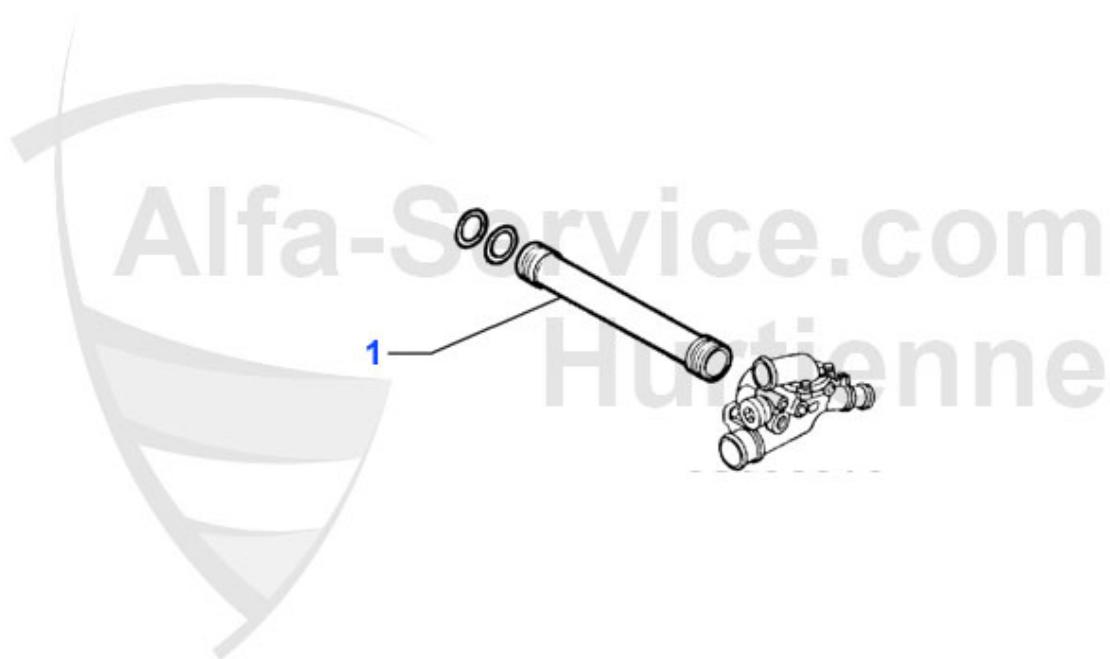

1. 1 KWS04178 TUBE WATERPUMP-THERMOSTAT 2.5/3.0/3.2 V6 24V (95-10)
   147,156,166,GT,GTV/ SPIDER (916)

***