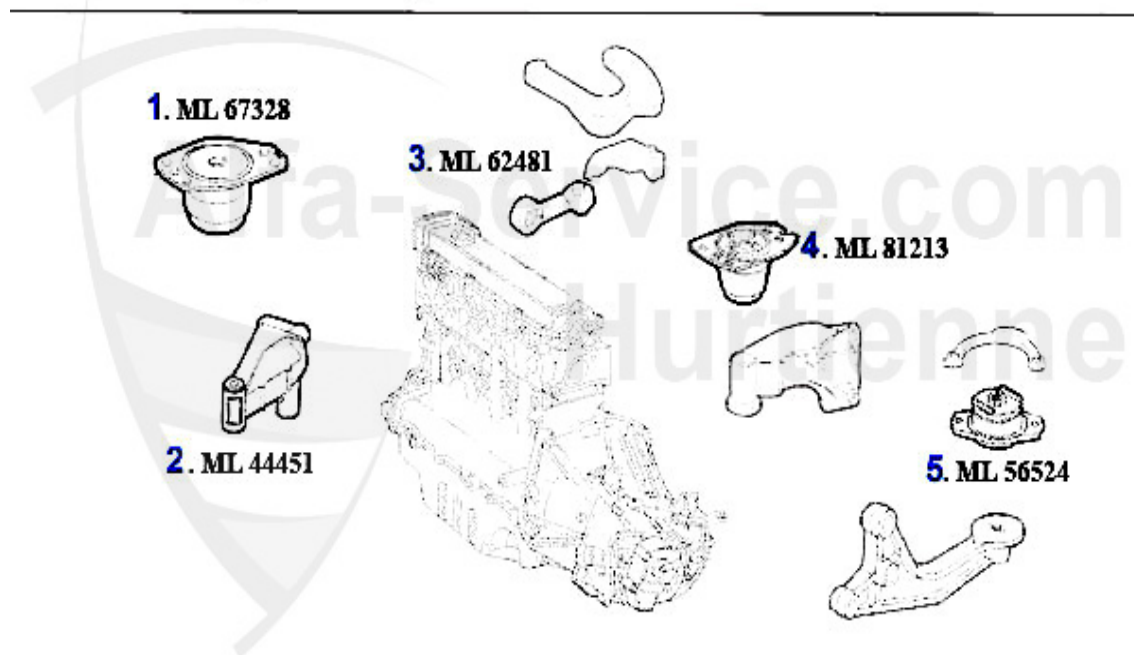

Motorlager/Enginemount 156 1.9 JTD 8V

1	ML67328	OE. 46467328 ENGINE MOUNT FL 145/6,147, 156,Nuovo GT JTD	61.62 EUR
2	ML44451	OE. 46744451 ENGINE MOUNT 147,156,Nuovo GT 1.9 JTD 8/16V	95.00 EUR
3	ML62481	OE. 60662481 ENGINE MOUNT 145/6,147,156, Nuovo GT 1.9 JTD	61.25 EUR
4	ML81213	OE. 46781213 ENGINE MOUNT RL 145/6, 147 1,9 JTD +74KW, 156, Nuovo GT JTD	70.00 EUR
5	ML56524	OE. 60656524 ENGINEMOUNT 145/6 1999>, 147,156,Nuovo GT 1.9 JTD 8/16V	40.01 EUR