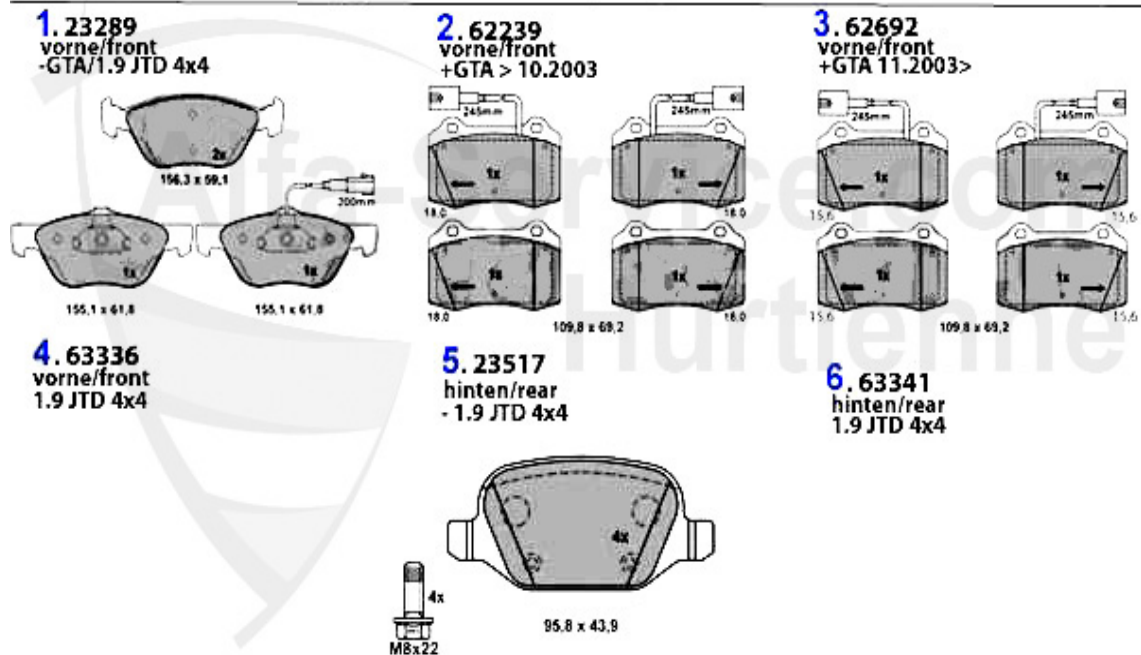

Brembeläge/Brakepads 156 2002 >

1	23289 193 05	BRAKE PADS FRONT WITH WARNING CONTACT 145/6 1.8/2.0 16V TS/QV 01.97>, 147 1.6/ 2.0 16V TS BRAKESYSTEM ATE	69.76 EUR
2	62239	OE. 77362239 BRAKE PAD-SET FRONT 147/156 GTA >10.2003	87.20 EUR
3	62692	OE. 77362692 BRAKE PAD-SET FRONT 147/156 GTA 10.2003>	93.87 EUR
4	63336	OE. 77363336 BRAKE PAD-SET 156/SW 1.9 JTD 4x4 FRONT	174.69 EUR
5	23517 165 04	BRAKE PADS REAR WITHOUT WARNING CONTACT 147 1.6/2.0/16V TS/1.9 JTD, 156 SPORTWAGON ALL	59.00 EUR
6	63341	OE. 77363341 BRAKE PAD-SET REAR 156/SW 1.9 JTD 4x4	76.95 EUR