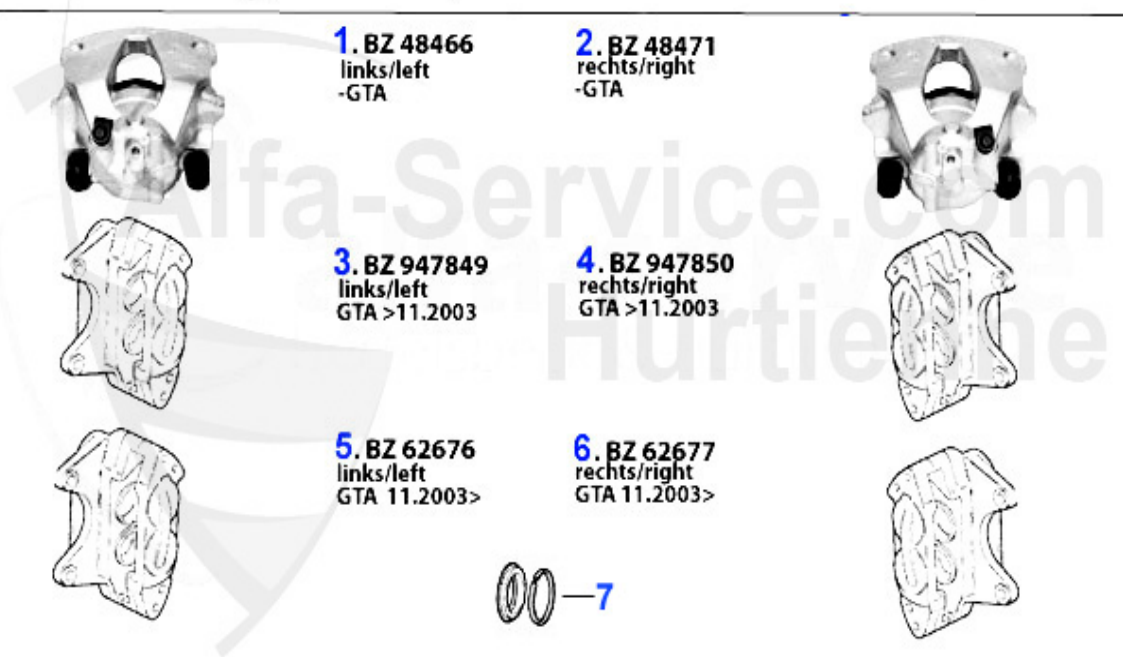

Bremszangen/Calipers 156 2002> vorne/front

1. BZ 48466
links/left
-GTA

2. BZ 48471
rechts/right
-GTA

3. BZ 947849
links/left
GTA >11.2003

4. BZ 947850
rechts/right
GTA >11.2003

5. BZ 62676
links/left
GTA 11.2003>

6. BZ 62677
rechts/right
GTA 11.2003>

1	BZ48466	OE. 9948466 BRAKE CALIPER FL 147, 156, Nuovo GT TS 16V, JTD	174.99 EUR
2	BZ48471	OE. 9948469 BRAKE CALIPER FR 147, 156, Nuovo GT TS 16V, JTD	174.99 EUR
3	BZ947849	Frontbrake Callipper 147,156,916 3.2 V6	488.99 EUR
4	BZ947850	Frontbrake Callipper 147,156,916 3.2 V6	488.99 EUR
5	BZ62676	OE. 77362676 F.BRK.CAL.W/O PAD 147, 156 2002>, Nuovo GT 3.2 GTA	369.00 EUR
6	BZ62677	OE. 77362677 F.BRK.CAL.W/O PAD 147, 156 2002>, Nuovo GT 3.2 GTA	369.00 EUR
7	RSBS4359	REPAIRKIT FOR ONE CALIPPER TYP ATE 53MM 145/6 1.4 16VTS,1.8 i.e 16V, 2.0 16V, 1.9JTD, 156 16V TS, 2.5 V6 +SW Models	19.90 EUR
7	RSBS4025	REPAIR KIT FOR CALIPPER ATE 53mm DIAM. (for one calipper) FITS FOR THE MODELS 145/6-(930) 1.4/1.6/1.8/2.0/ 16V/TS 1.9J/TD 94-01, 156+SW(932)1.9JTD 1.6/1.8/2.0/2.4JTD, 3.2GTA, 00-05	21.99 EUR