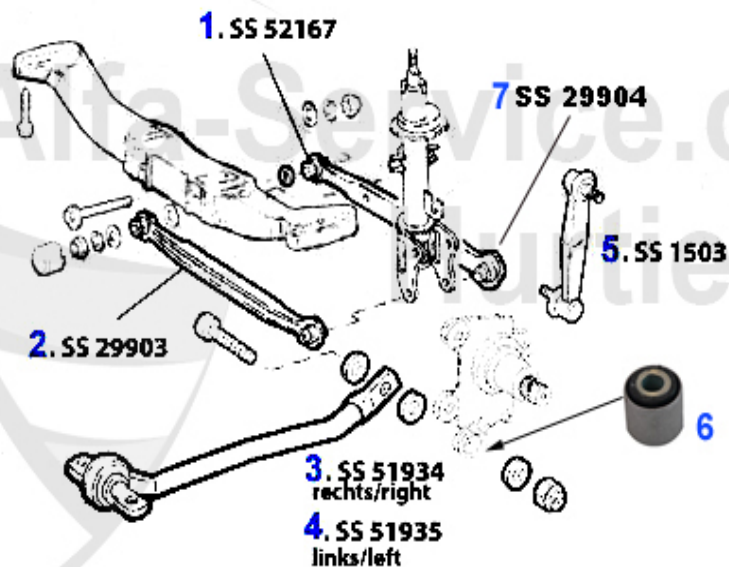

Aufhängung/Attachment 156 hinten/rear

1	SS52167	REAR STABILIZING BAR 147,156 BEHIND THE TRAVERSE	53.86 EUR
2	SS29903	REAR STABILIZING BAR 147,156 IN FRONT OF THE TRAVERSE	53.86 EUR
3	SS51934	OE. 60651934 Rod	93.94 EUR
4	SS51935	OE. 60651935 Rod	93.40 EUR
5	SS1503	OE. 60699021/60613575 REAR STABILIZER 147, 156, Nuovo GT	35.39 EUR
6	AB9034	OE. 60682636 BUSHING	12.90 EUR
7	SS29904	BUSHING FOR REAR ANTI-ROLL BAR 147/156	11.90 EUR