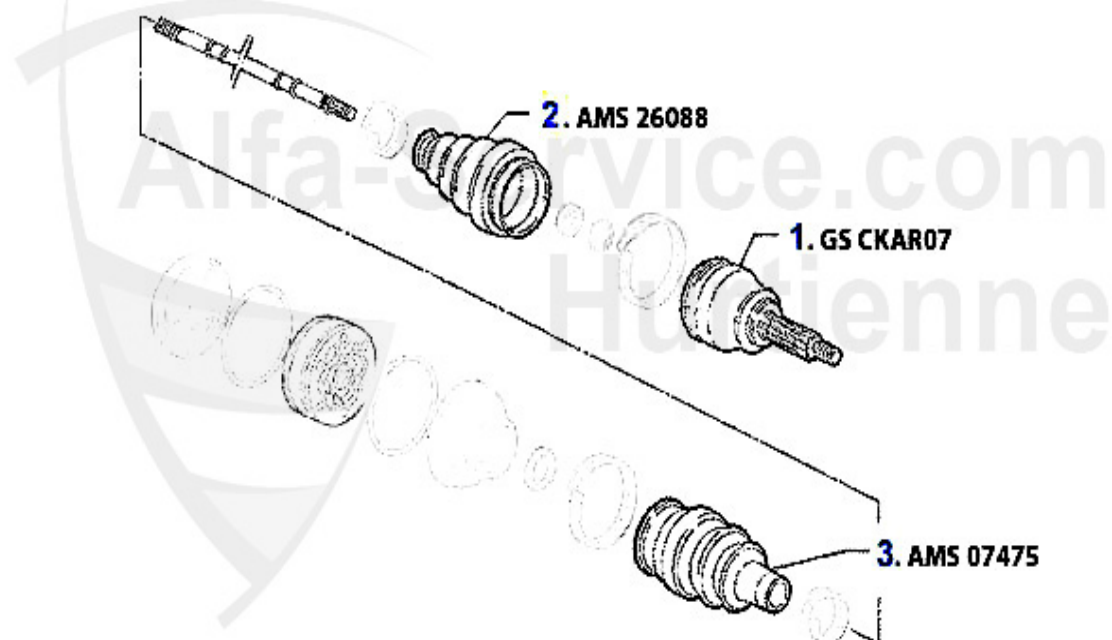

Antriebswelle/Driveshaft 156 2.5 V6 24V

1	GSKAR07 Gelenksatz außen 145/6 1.9 JTD (77kw) mit/ohne ABS,155,gtv/spider (916) V6 # 6063041>	125.66 EUR
2	AMS26088 OE. 60556609 Boot Set Wheel Side	24.89 EUR
3	AMS07475 OE. 46307475 BOOT SET 147 1.9 JTD 16V 156/SW V6 24V	22.47 EUR