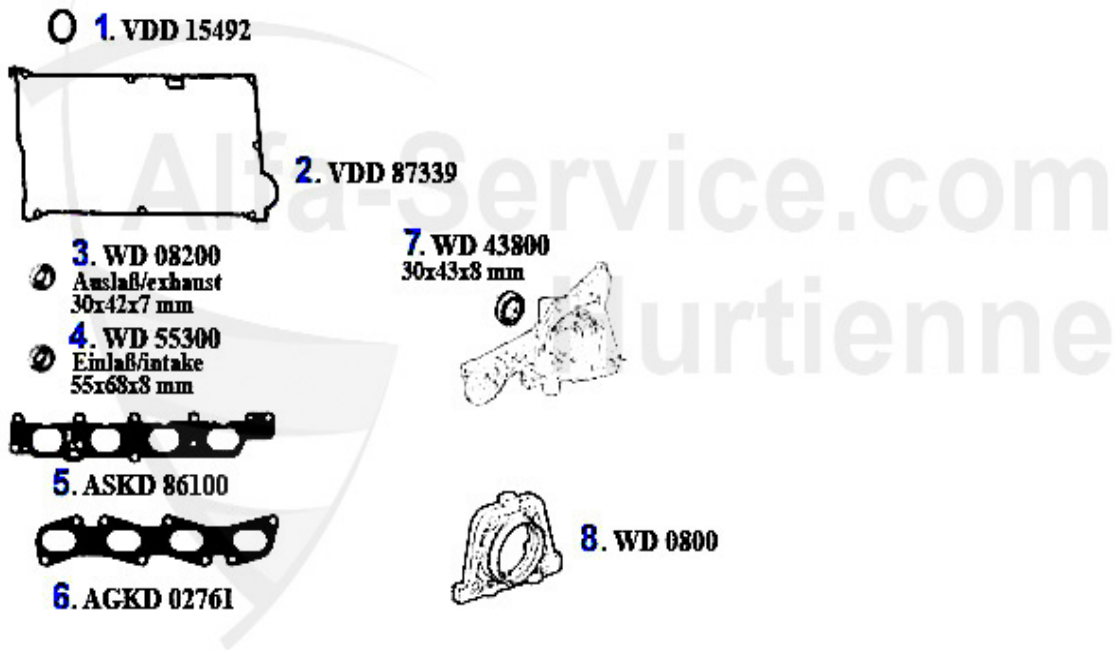

Dichtungen Motor/Gaskets Engine 156 2.0 JTS

1	VDD15492	Kerzenschachtdichtung TS 16V	3.69 EUR
2	VDD87339	VALVE COVER SEAL 2.0 JTS 156,GTV/SPIDER (916),NUOVO GT INCL. 4 GASKET RINGS	35.00 EUR
3	WD08200	CAMSHAFT 145/6,155,156,GTV/SPIDER (916), 166 VARIOUS 96-01	11.84 EUR
4	WD55300	siri nockenwelle 145/6,155,156 1.6,1.7,1.8,2.0 16V TS	16.97 EUR
5	ASKD86100	Ansaugkrümmerdichtung 156,gtv / spider (916), Nuovo GT 2.0 JTS	57.49 EUR
6	AGKD02761	EXHAUST MANIFOLD GASKET 145/6,147,155, 156,166,GTV/SPIDER (916) TS/JTS 16 V STARTING FROM YEAR 1998	22.22 EUR
7	WD43800	Siri Kurbelwelle vorne (Riemensch.) 145/6 1.9 TD Bj. 94-99,147 2.0 TS 155 1.9 TD Bj. 93-97,155 2.0 TS 16V 2.0 16V Turbo	9.75 EUR
8	WD0800	OIL SEAL CRANKSHAFT REAR (FLYWHEEL) 147 1.6 TS 16V/1.9 JTD 03>, 156 1.9/2.4 JTD 00>	47.50 EUR