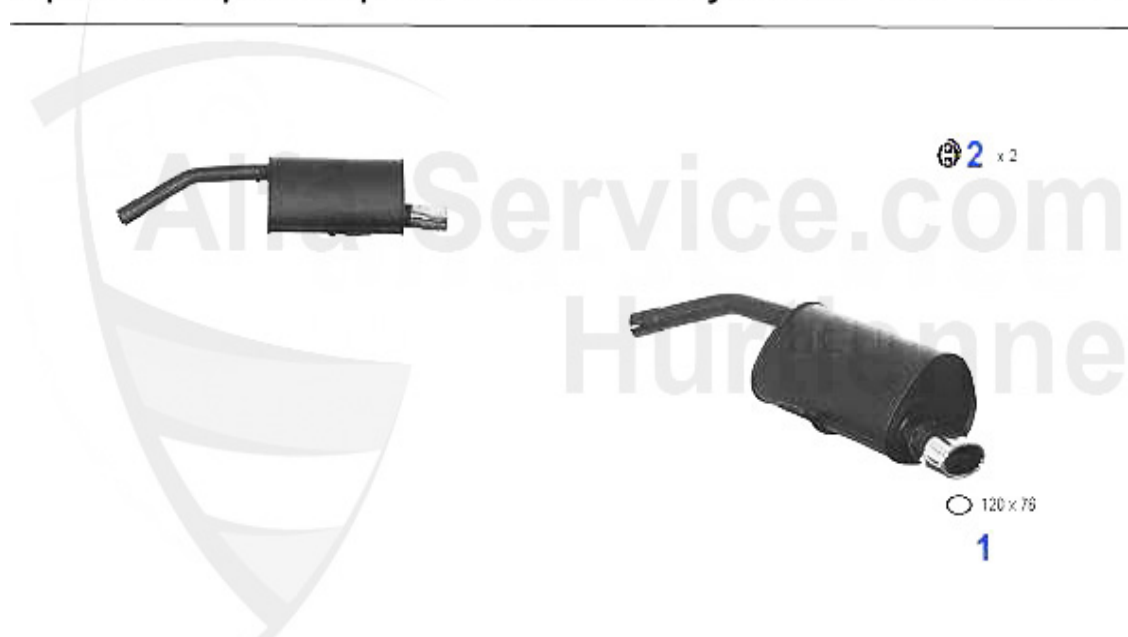

Sportauspuff/Sport Exhaust System 156 TS CF3

---

156 16V T.S. 1.6/1.8/2.0 + EURO 3 + SPORTWAGON

10/'97-

1	SNSD1164 Sport-Endtopf 156 1.6/1.8/2.0 16VTS Endrohr verchromt oval 120x76 mm	234.92 EUR
2	SAT091066 OE.60655991 rubber exhaust hanger 147/156	4.00 EUR