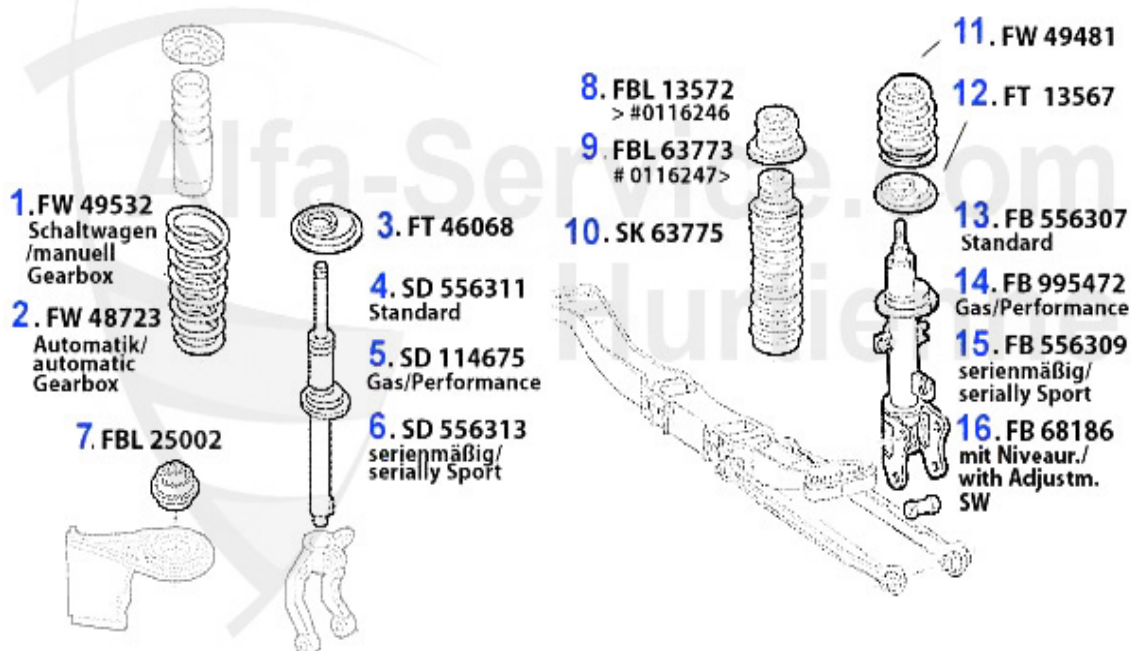

Federbeine/Struts 2.5 V6 24V

1	FW49532	FRONT SHOCK ABSORBER 156 6-CYL. 2.4 JTD (ONLY WITHOUT AC)	69.00 EUR
2	FW48723	OE. 60668437 SPRING FA Automatic	69.25 EUR
3	FT46068	OE.46746068 RING f. STRUT 147 FA (RUBBER)	4.51 EUR
4	SD556311	Stossdämpfer vorne 156 oben Stift/ unten Schelle,1-Rohr Gas für Standardfahrwerk,Nuovo GT 4-Zyl. > #040893	107.72 EUR
5	SD114675	SHOCK ABSORBER FRONT 147,156, 1-PIPE GAS PERFORMANCE, OE.60671076	119.00 EUR
6	SD556313	Stossdämpfer vorne 156 oben Stift/ unten Schelle ,1-Rohr Gas für Serien sportfahrwerk	114.89 EUR
7	FBL25002	OE.60625002,STRUT BEARING FRONT 147, 156,166, NUOVO GT	24.99 EUR
8	FBL13572	OE. 60613572 ELASTIC PAD f. REAR STRUT 156 > #0116246	***
9	FBL63773	OE. 60663773 ELASTIC PAD f. REAR STRUT 156 # 0116246>	72.47 EUR
10	SK63775	OE. 60663775 SHIELD f. STRUT RA 147	10.95 EUR
11	FW49481	Fahrwerksfeder hinten 147,156,Nuovo GT	69.00 EUR
12	FT13567	OE. 60613567 RING f. STRAUT 147 RA	14.90 EUR
13	FB556307	Federbein hinten 156,2-Rohr Gas	132.34 EUR
14	FB995472	Federbein hinten 156,1-Rohr Gas Sp ortdämpfer zur Nachrüstung	179.52 EUR
15	FB556309	Federbein hinten 156,2-Rohr Gas,für Seriensportfahrwerk	142.60 EUR
16	FB68186	OE. 60668186 RAER SHOCK ABSORBER 156 SW with ADJUSTMENT	***