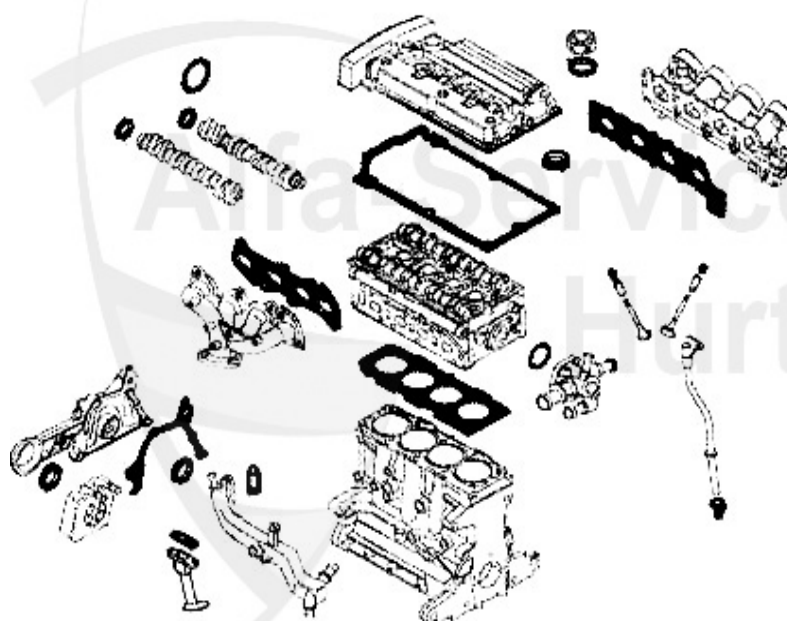

Kopfsatz/Head Set 156 TS 16V

- **1. ZKDS 40700**
  1.6 >#0084340
- **2. ZKDS 61700**
  1.6 #0084341>
- 1.8, CF2
- **3. ZKDS 60800**
  2.0, CF2
- **4. ZKDS 5740**
  1.8, CF3
  2.0, CF3 >Mot.2832058
- **5. ZKDS 90500**
  2.0, CF3 Mot.2832059>

1	ZKDS40700 Kopfdichsatz 145/6,155,156,166 1.6-2.0 ie 16V TS Bj. >98 Alu-Ventildeckel	108.74 EUR
2	ZKDS61700 OE. 71713631 HEADSET	132.34 EUR
3	ZKDS60800 HEAD GASKET SET 145/6,156,GTV/SPIDER (916) 2.0 16V TS 97-01 PLASTIC VALVE COVER	111.82 EUR
4	ZKDS5740 OE. 71717685 HEAD SET 147,156,Nuovo GT 1.8/2.0 TS CF3	141.50 EUR
5	ZKDS90500 HEAD GASKET SET 166 2.0 TS CF3 110 KW #2557365 >	132.34 EUR