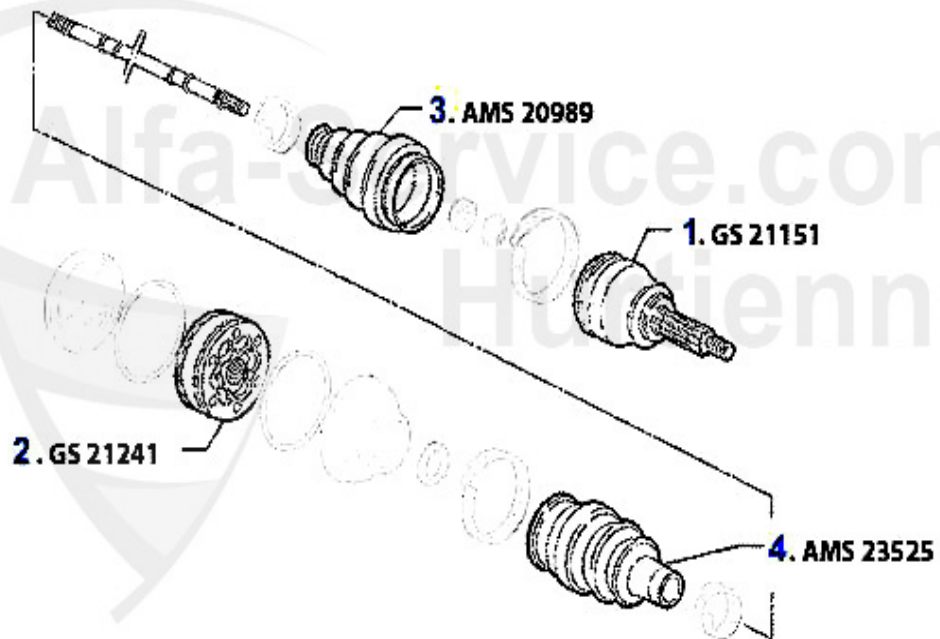

Antriebswelle/Driveshaft 156 2.0 JTS

1	GS21151	Gelenksatz außen 156 1.8/1.8/2.0 16V TS,gtv (916) 1.8/2.0 TS/JTS Bj. 98>,Nuovo GT	119.00 EUR
2	GS21241	Inner drive shaft joint gtv/spider (916),155,145/6 TS 16V,156 TS 16V 166 2.0 TS,147 1.6/2.0 TS	111.72 EUR
3	AMS20989	OE.46429633, outer joint gaiter 145/6 147, 156, 166	17.90 EUR
4	AMS23525	Achsmanschettensatz innen 155 1,7/ 1.8/2.0/TS 16V,2.5 V6,1.9TD 164/Super 2.0 TS,145/6 TS 16V	25.55 EUR