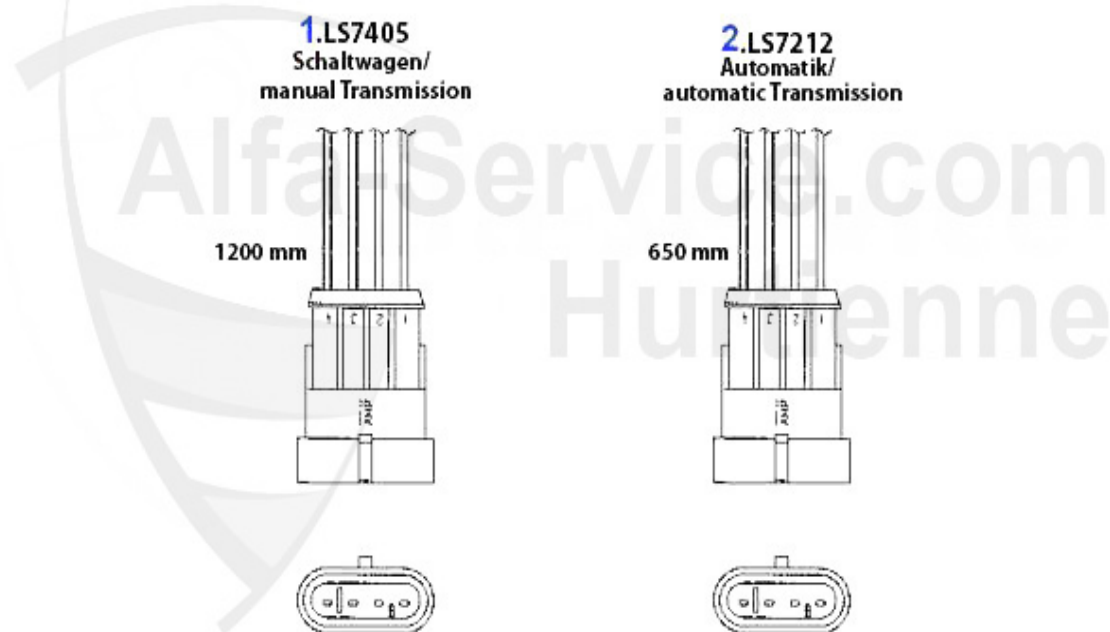

Lambda-Sonde/Lambda Probe 156 2.5 V6 24V Bj. >02

1	LS7405	LAMBDA PROBE 145/6 1.4/1.6/1.8/16V TS/2.0 QV,156 1.6 16V TS #0023373> 156 1.8/2.0/16V TS/2.5 V6 24V,166 6-CYL.,SPIDER/GTV (916) 1.8/ FOUR-CORE CABLE	79.00 EUR
2	LS7212	Lambda-Sonde 147 1.6 16V TS,156 2.0 JTS/2.5 V,166 2.0 TS,gtv/spider (916) 3.0 V6 24V,4-adrig	66.00 EUR