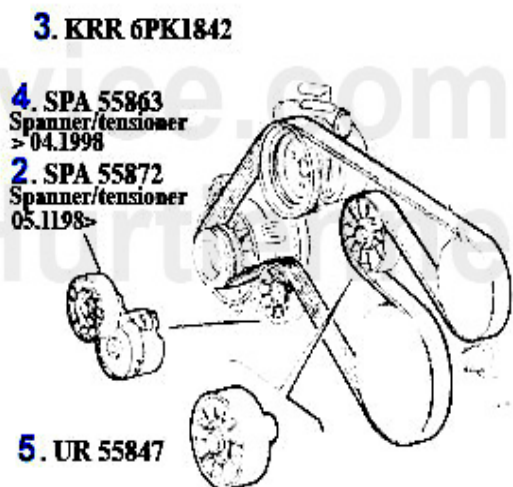

mit/with
Klimaanlage/AC: