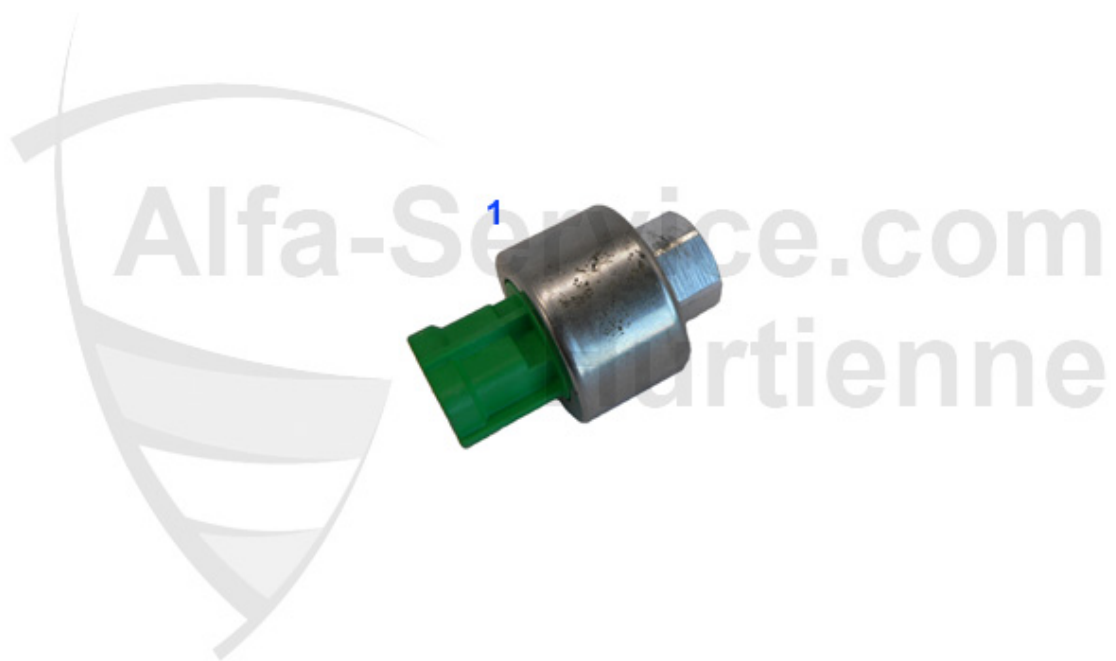

---

1 KS76438 PRESSURE SWITCH AIRCONDITIONING SYSTEM

45.99 EUR