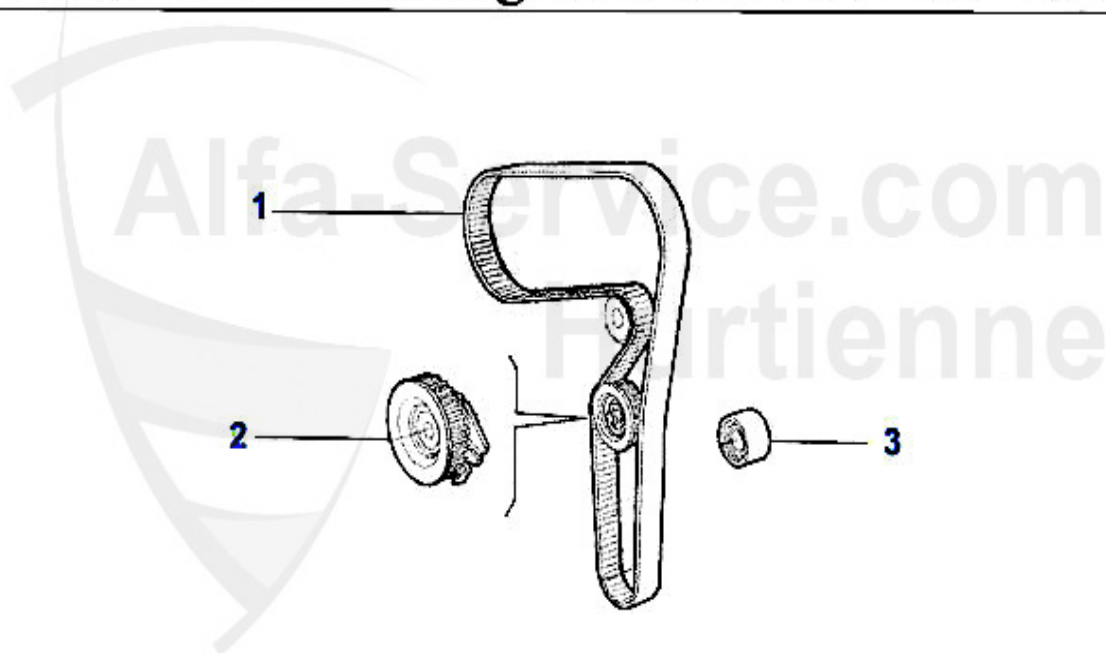

Zahnriemen/Timing Belt 156 2.4 JTD 10V

1	ZR94713	OE.60814603 DRIVE BELT 190SHPN240H 145/6, 156,166 1.9/2.4 JTD CAMSHAFT HIGH TEMPERATURE VERSION	43.60 EUR
2	SR55844	TENSIONING PULLEY TIMING BELT 145/6/7 , 156 , 166 1,9 & 2,4 JTD	68.22 EUR
3	UR55842	GUIDE PULLEY TIMING BELT 145/6/7,156 , 166 1,9 & 2,4 JTD	34.77 EUR