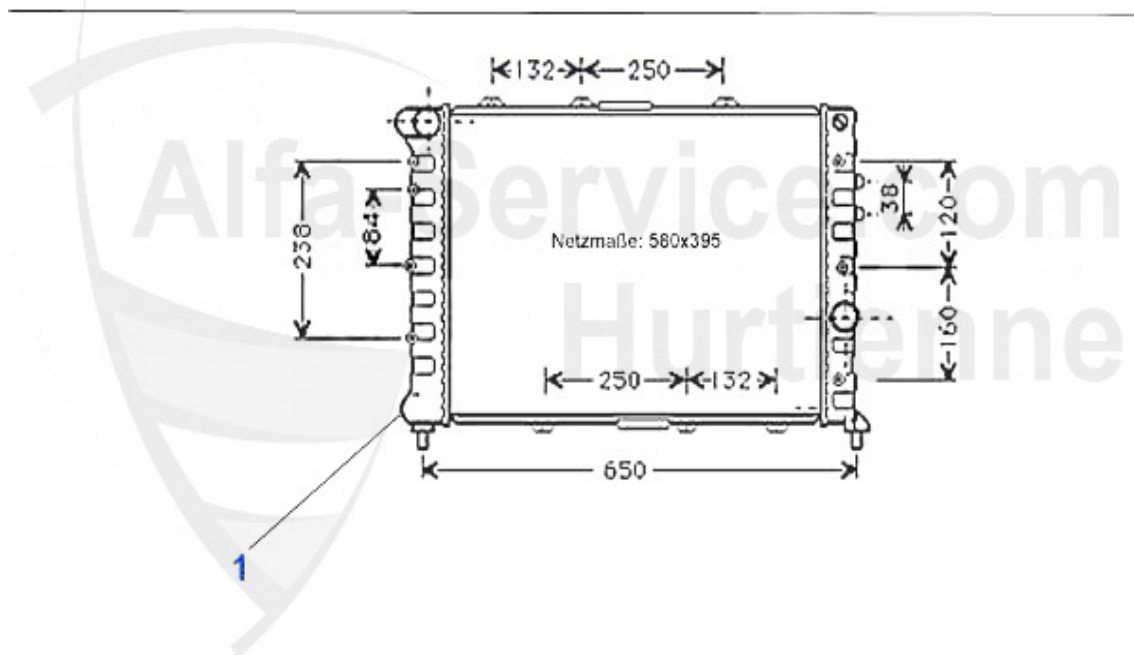

Kühler/Radiator 156 2.4 JTD 20V

1 MK32722 RADIATOR 156 1.9 16V/2.4 10/20V JTD 01> STARTING FROM # 281384

366.23 EUR