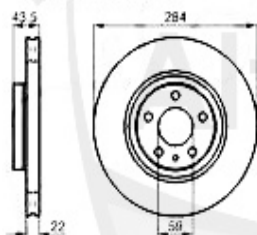

Bremsscheiben/Brakedisks 156/SW 2002>

1. BS 518751
-GTA/1.9 JTD 4x4
vorne/front
belüftet/ventil.

2. BS 101651
+GTA > 10.2003
vorne/front
belüftet/ventil.