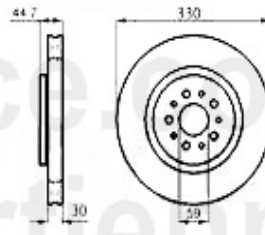

3. BS 733051
+GTA 11.2003>/1.9 JTD 4x4
vorne/front
belüftet/ventil.

4. BS 469908
hinten/rear