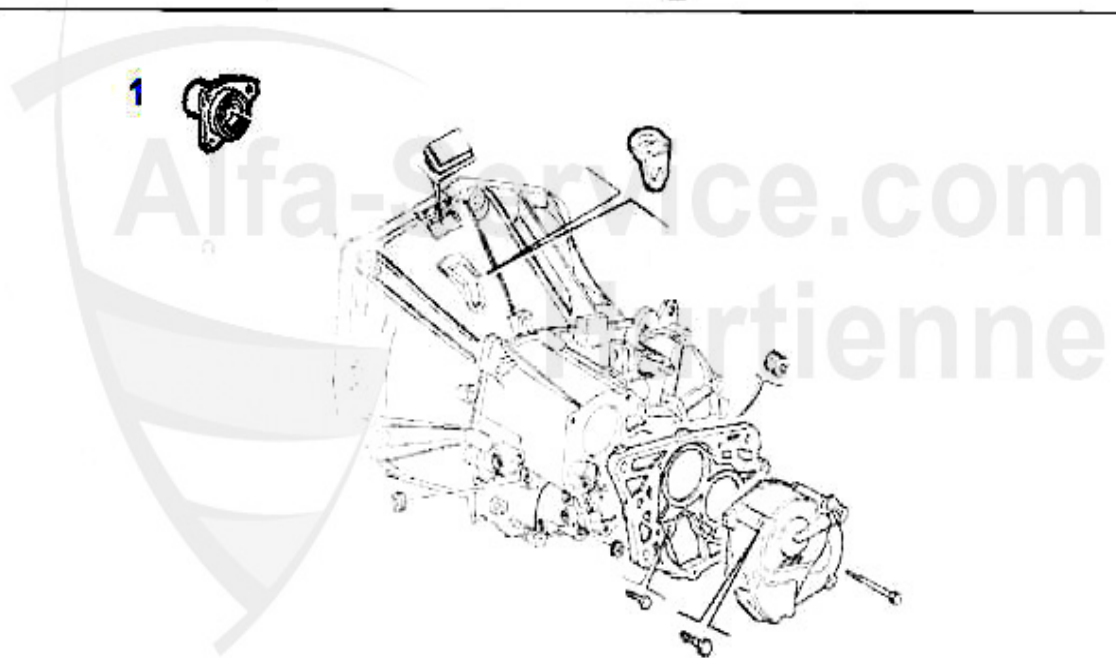

Ausrücker/Sleeve Bearing 156 1.9 JTD 8V

---

1 FH11951 OE. 46411951 Cover

21.04 EUR