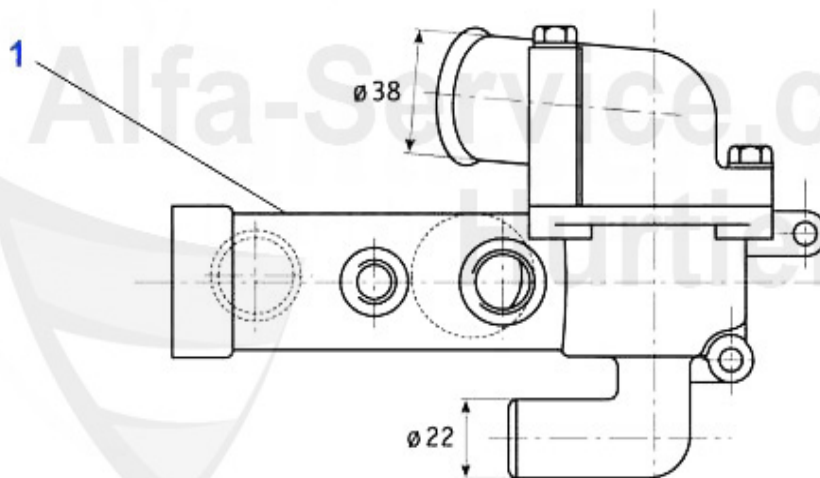

Thermostat 156 V6 24V/GTA

1 TH657187 THERMOSTAT 155,156,166,GTV,SPIDER (916) 6 CYL. (WITH HOUSING)

54.00 EUR