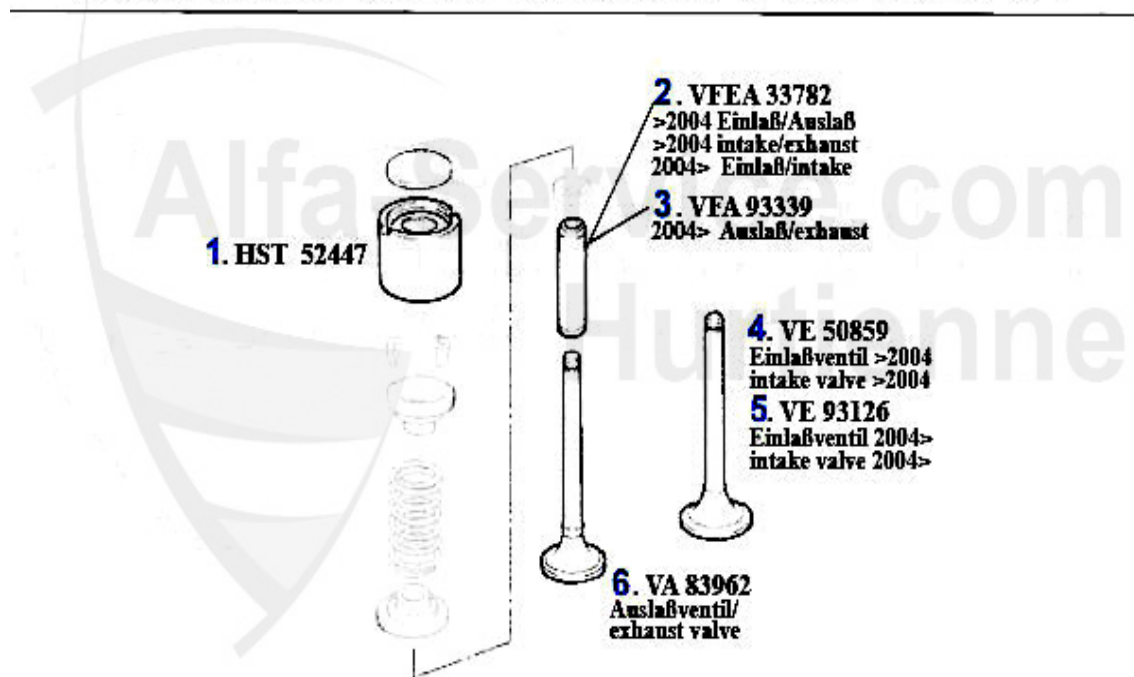

Ventiltrieb/Valve Train 156 1.9 JTD 8V

1	HST52447	Hydrostößel 145/6,155,156,166 TD/ JTD	14.26 EUR
2	VFEA33782	Ventilführung Ein-/Auslaß +0.05 JTD 8/10V 145/6,147,156,166	4.11 EUR
3	VFA93339	OE. 55193339 VALVE GUIDE INTAKE 1.9/2.4 JTD 8/10V 6.2004>	***
4	VE50859	Ventil-Einlaß 145/6,147,156,166 JTD 8/10V	21.03 EUR
5	VE93126	Ventil-Einlaß 147,156,166 JTD 8/10V Bj. 6.04>	20.21 EUR
6	VA83962	Ventil-Auslaß 145/6,147,156,166 JTD 8/10V	32.83 EUR