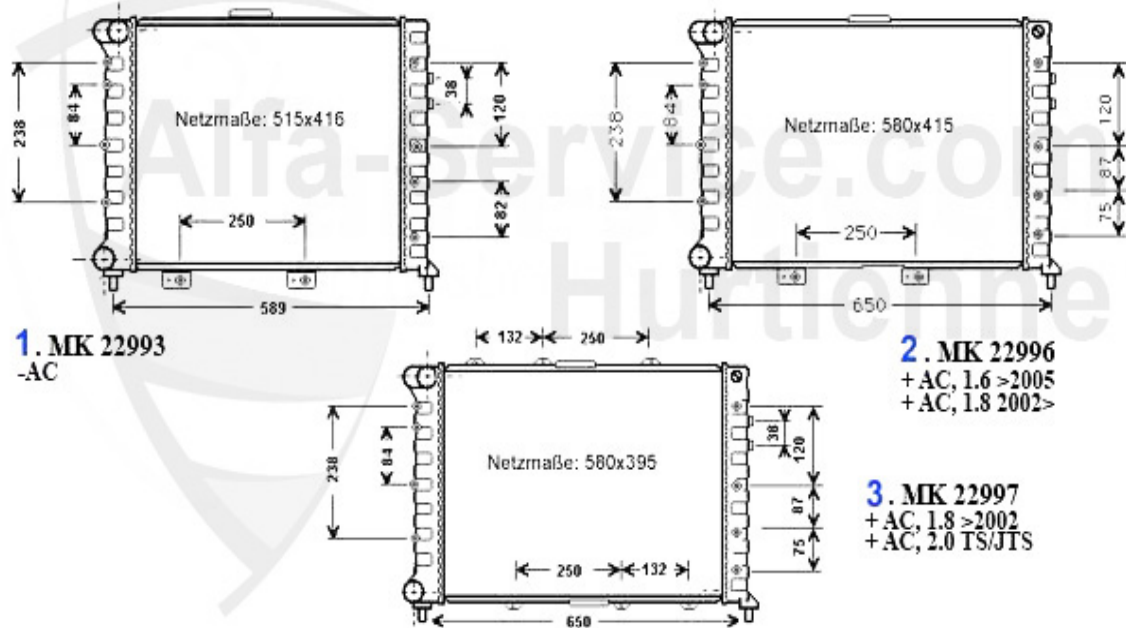

Kühler/Radiator 156 TS

1	MK22993	RADIATOR 156 1.6/1.8/2.0 16V TS WITHOUT AC >10.00	190.29 EUR
2	MK22996	RADIATOR 156 1.6/1.8/2.0 16V TS WITH AC	240.18 EUR
3	MK22997	RADIATOR 156 TS 16V/2.5 V6 WITH AC	368.19 EUR