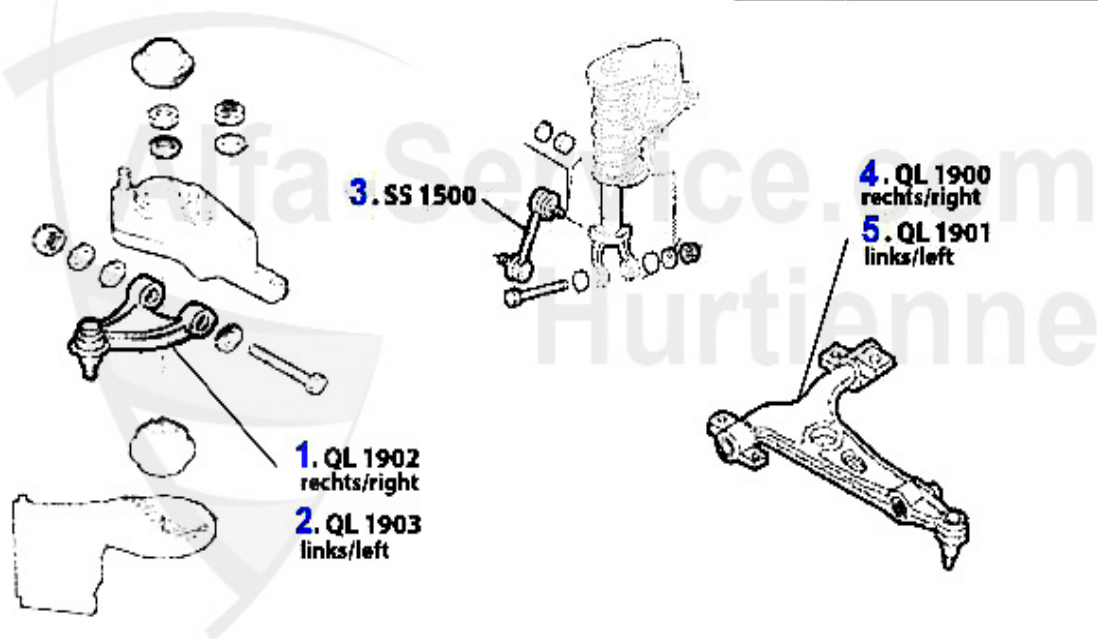

Aufhängung/Attachment 156 vorne/front

1	QL1902	OE. 51776326 UPPER RIGHT SWINGING ARM 147, 156, Nuovo GT	77.65 EUR
2	QL1903	OE. 51776327 UPPER LEFT SWINGING ARM 147, 156, Nuovo GT	77.65 EUR
3	SS1500	OE. 46443389 FRONT STABILIZER 147, 156, Nuovo GT	27.18 EUR
4	QL1900	OE.60652466 front lower control arm right side,147,156, steel forged	79.00 EUR
5	QL1901	FRONT LOWER CONTROL ARM LEFT SIDE STEEL FORGED,147,156, OE. 60652465	79.00 EUR