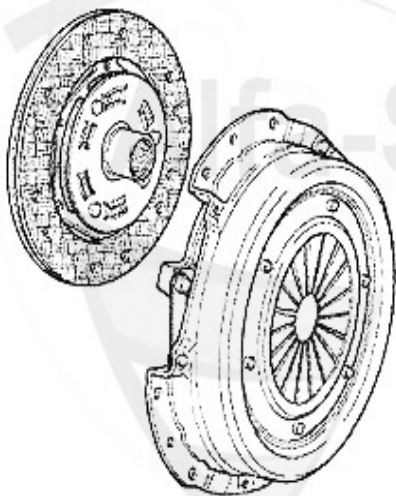

Kupplungs-Kit/Clutch Set 156 3.2 V6 24V/GTA

---

1. KK 739521

Ø 235 mm

---

1 KK739521 OE. 71739521 CLUTCH KIT 147,156,916 GTA

295.00 EUR